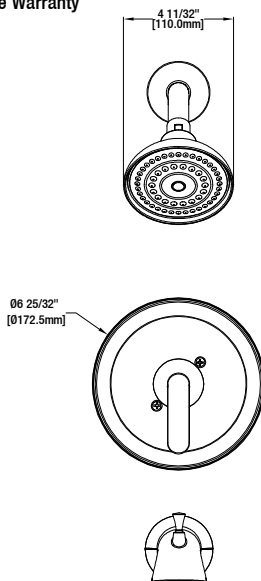

Single-Handle 1-Spray Pressure Balance Tub and Shower Faucet

MODEL	SKU #	FINISH
HD873X-0701	304685899	Chrome
HD873X-0735	304685508	Polished Nickel

FEATURES

- Single-Handle Tub and Shower Faucet
- Pressure Balance Valve with Integrated Stops
- Ceramic Valve Cartridge
- Adjustable Temperature Limit Stop to Control Maximum Hot Water Temperature
- 150° Maximum Handle Rotation
- ABS Single Function Showerhead
- Shower Face Size: 110 mm
- With Plug Applicable For Shower Only Installation
- 1/2" IPS Connections
- Showerhead Max. Flow Rate: 1.8 Gallons Per Minute at 80 PSI
- Tub Spout Min. Flow Rate: 2.4 Gallons Per Minute at 20 PSI

CODE COMPLIANCE

- IAPMO Certified: ASME A112.18.1/CSA B125.1
- Calgreen Certified
- EPA Watersense Certified
- ADA Compliant

WARRANTY

- Limited Lifetime Warranty

INSTALLATION DIMENSIONS

Glacier Bay reserves the right to make changes in specifications and materials and to change and discontinue models, both without notice or obligation. Dimensions are for reference only.