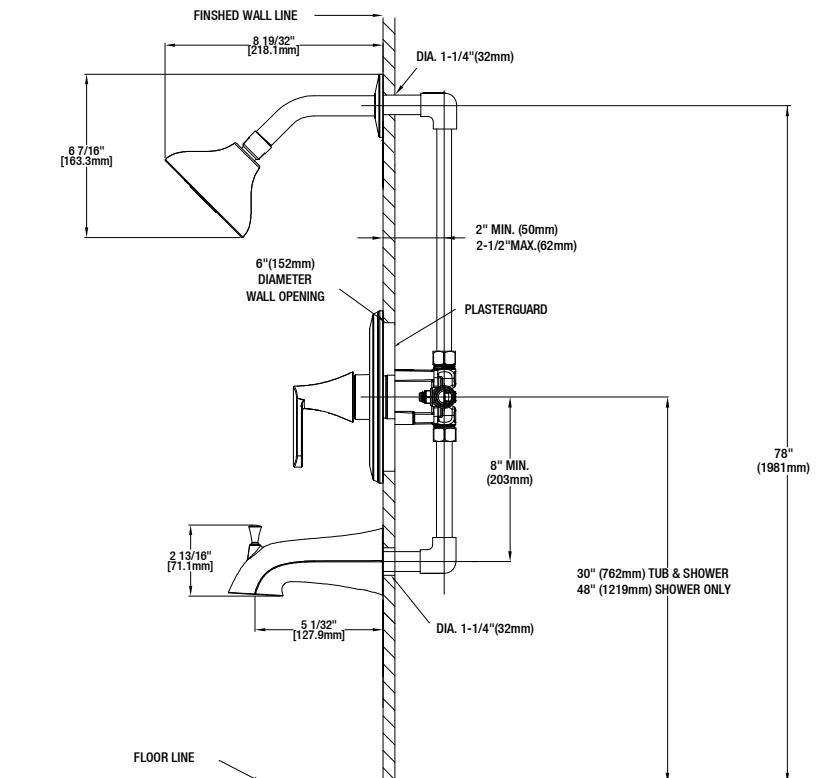

Single-Handle 1-Spray Pressure Balance Tub and Shower Faucet

MODEL	SKU #	FINISH
HD873X-0701	304685899	Chrome
HD873X-0735	304685508	Polished Nickel

FEATURES

- Single-Handle Tub and Shower Faucet
- Pressure Balance Valve with Integrated Stops
- Ceramic Valve Cartridge
- Adjustable Temperature Limit Stop to Control Maximum Hot Water Temperature
- 150° Maximum Handle Rotation
- ABS Single Function Showerhead
- Shower Face Size: 110 mm
- With Plug Applicable For Shower Only Installation
- 1/2" IPS Connections
- Showerhead Max. Flow Rate: 1.8 Gallons Per Minute at 80 PSI
- Tub Spout Min. Flow Rate: 2.4 Gallons Per Minute at 20 PSI

CODE COMPLIANCE

- IAPMO Certified: ASME A112.18.1/CSA B125.1
- Calgreen Certified
- EPA Watersense Certified
- ADA Compliant

WARRANTY

- Limited Lifetime Warranty

INSTALLATION DIMENSIONS

Glacier Bay reserves the right to make changes in specifications and materials and to change and discontinue models, both without notice or obligation. Dimensions are for reference only.