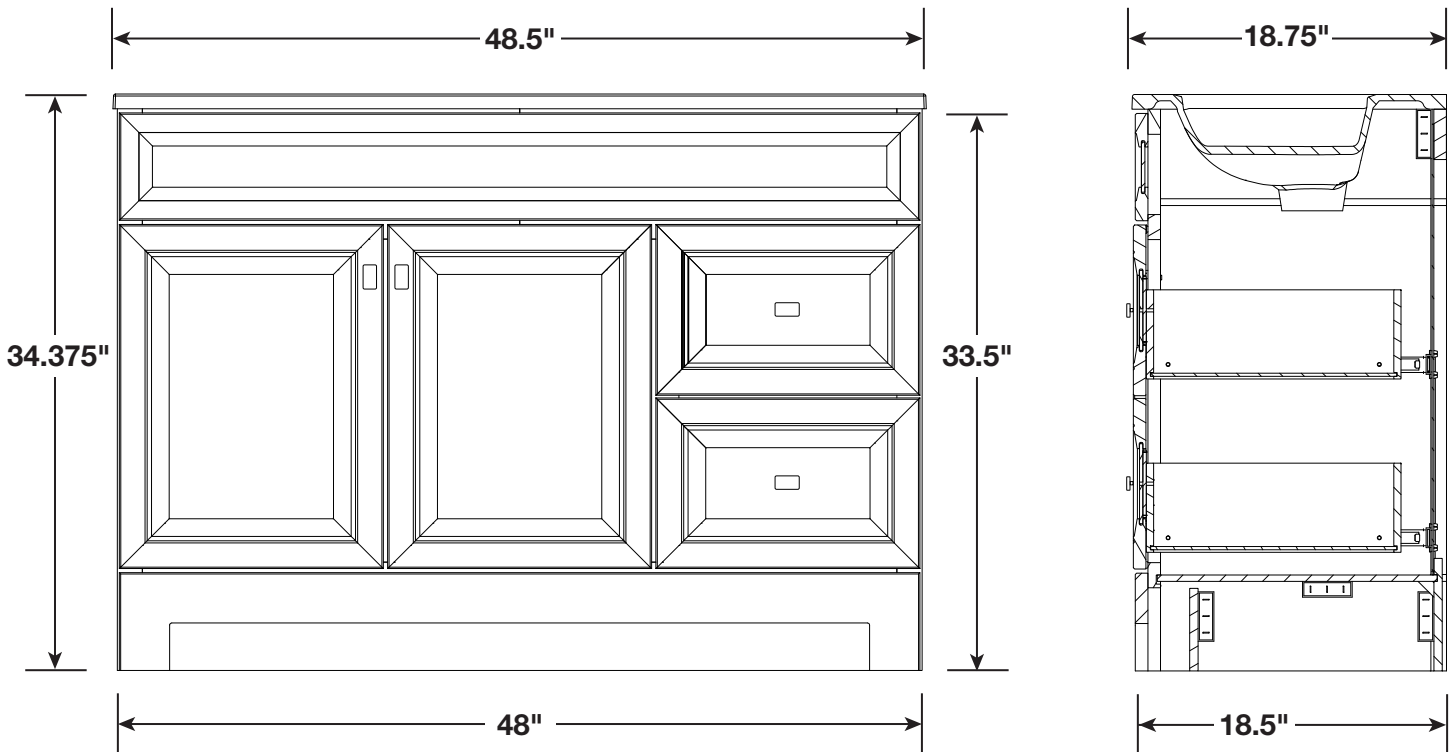

HOME DECORATORS COLLECTION

SEDGEWOOD

48.5" Vanity Cabinet with Top
PPLNKDCG48D / PPLNKDVR48D / PPLNKWHT48D

The information contained in this drawing is the sole property of RSI Home Products and any reproduction in part or as a whole without the written permission is prohibited.