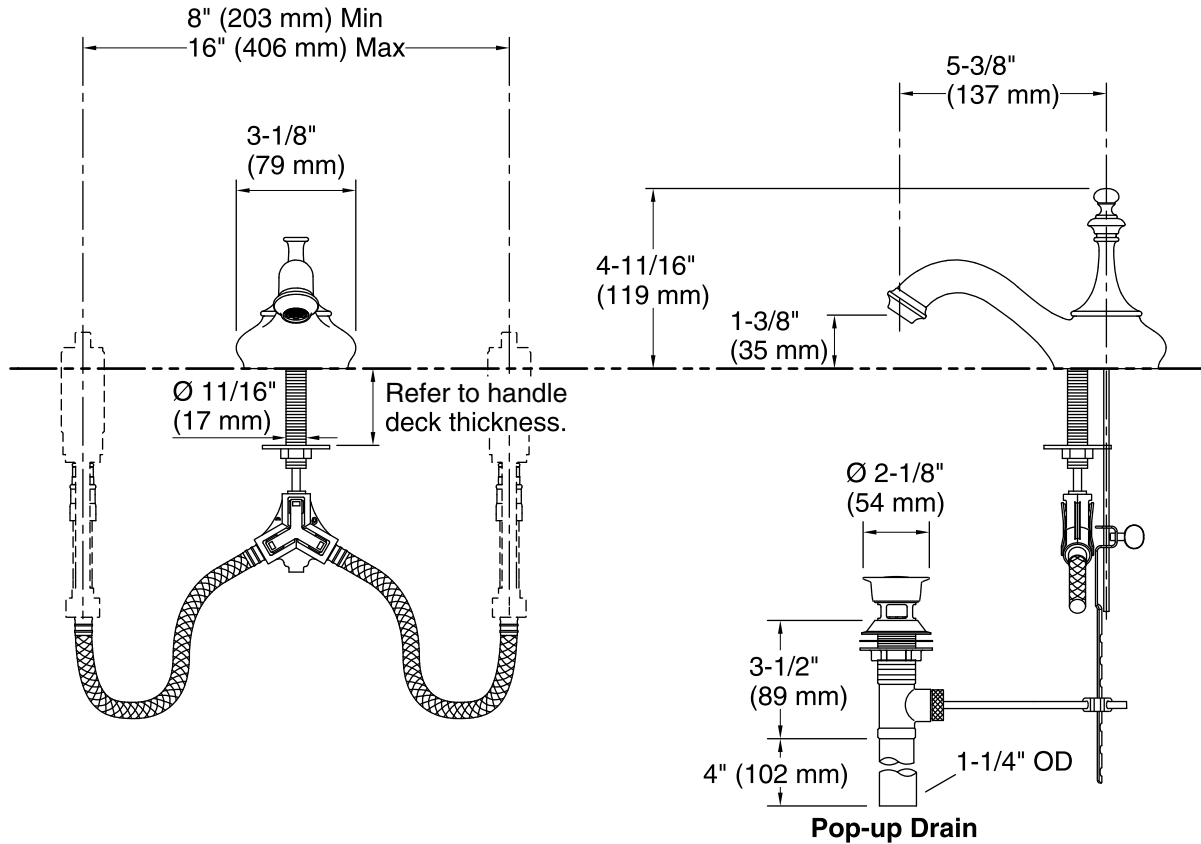

Features

- Metal construction.
- Metal pop-up drain with tailpiece.
- 5-3/8" (137 mm) spout reach.
- 1.2 gal/min (4.5 l/min) maximum flow rate [max at 60 psi (4.14 bar)].

Required Accessories

- K-98068-3M Widespread Bathroom Sink Faucet Handles
- or
- K-98068-4 Widespread Bathroom Sink Faucet Handles
- or
- K-98068-9M Widespread Bathroom Sink Faucet Handles
- or
- K-98068-3 Widespread Bathroom Sink Faucet Handles

Technical Information

All product dimensions are nominal.

Faucet:

Flow rate: 1.2 gal/min (4.5 l/min)

Pressure: 60 psi (4.1 bar)

Drain included: YES

Spout:

Spout reach: 5-3/8" (137 mm)