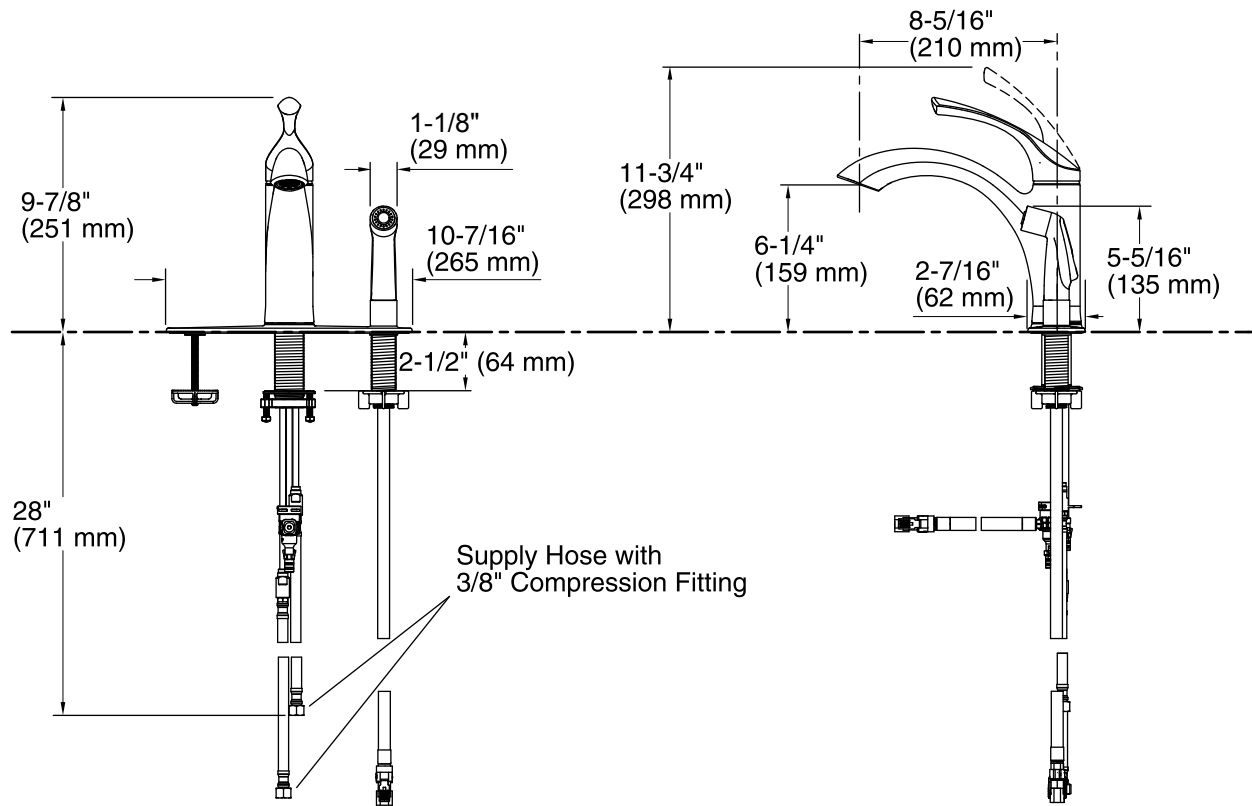

Color	Code	Description
	CP	Polished Chrome
	VS	Vibrant® Stainless

Technical Information

All product dimensions are nominal.

Faucet:

Flow rate: 1.8 gal/min (6.8 l/min)

Pressure: 60 psi (4.1 bar)

Sidespray:

Flow rate: 1.8 gal/min (6.8 l/min)