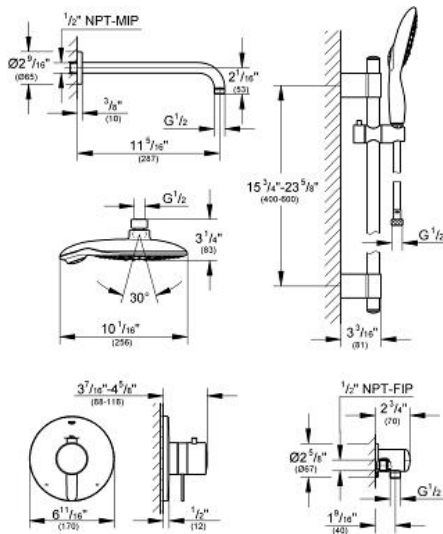

GROHFLEX SHOWER SET

Thermostat valve

MODEL # 35052

Pure Freude an Wasser

GROHE America, Inc | 200 North Gary Avenue, Suite G, Roselle, IL 60172
 Phone: +1 (800) 444-7643 | Fax: +1 (800) 225-2778 | us-customerservice@grohe.com

Product Description:

Thermostat valve

Standard Specification:

- Shower combination
- Consisting of:
 - Power&Soul® shower head (27 767)
 - Rainshower™ 12" shower arm (28 577)
 - GrohFlex® shower/hand shower THM trim & valve (19 878)
 - Power&Soul® shower set (27 736)
 - Cosmopolitan THM
 - Relexa® wall union (28 672 000 / 28 627 EN0)
- Requires GrohFlex® Universal Rough-In Box (35 026)

Applicable Codes & Standards:

- Energy Policy Act of 1992
- ASME A112.18.1/CSA B125.1

Color:

- 35052 000 chrome