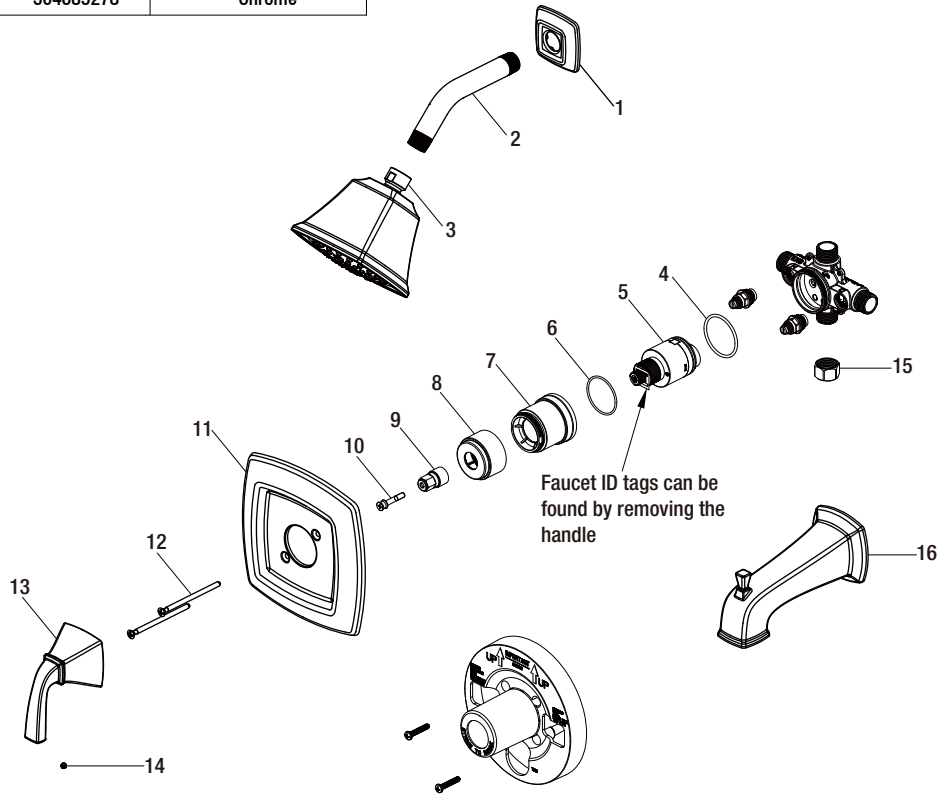

## Replacement Parts List

Single-Handle 1-Spray Pressure Balance Tub and Shower Faucet

MODEL	SKU #	FINISH
HD873X-3501	304685278	Chrome

Many replacement parts can be purchased online or at your local store. Please use the table below to identify the part SKU number needed, go to [HOMEDEPOT.COM](http://HOMEDEPOT.COM), and check for online and store availability. If you can't find the part you are looking for, please call 1-855-HD-GLACIER.

Part	Description	Part #	Internet SKU #	Store SKU #
1	Shower flange	RP3828601		
2	Shower arm	RP3801901	<a href="#">204511126</a>	663433
3	Shower head	RP3839201		
4	O-ring	RP60101		
5	Cartridge	RP20075	<a href="#">202666286</a>	270530
6	O-ring	RP60091		
7	Bonnet	RP7043701		
8	Sleeve	RP8029701		

Part	Description	Part #	Internet SKU #	Store SKU #
9	Inverter	RP64043		
10	Screw	RP50020		
11	Escutcheon	RP8053501		
12	Escutcheon screw	RP5006601	202251603	331780
13	Handle	RP1345301		
14	Set screw	RP50002		
15	Plug	RP70365		
16	Spout	RP3307201		