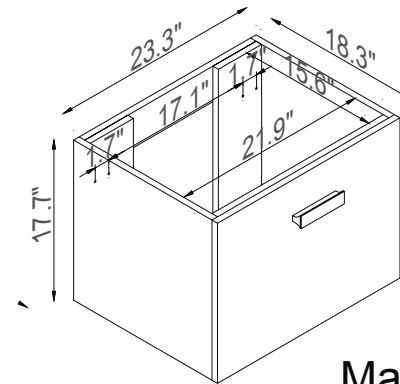

Streamline

Basin

Master Cabinet

K1801-170-24-51