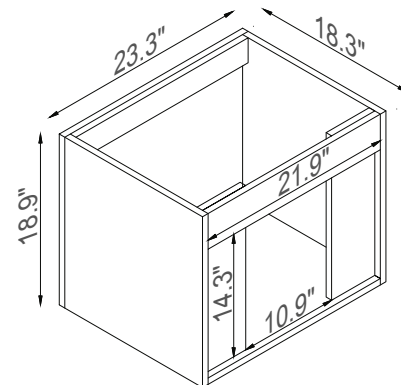

Streamline

Basin

Master Cabinet

K1801-170-24-51