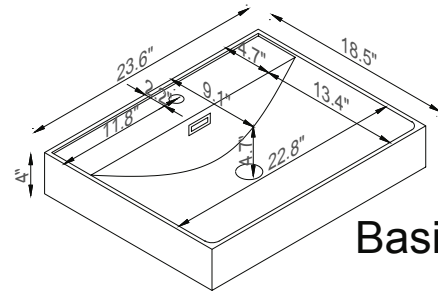

Streamline

Basin

Master Cabinet

K1801-170-24-51