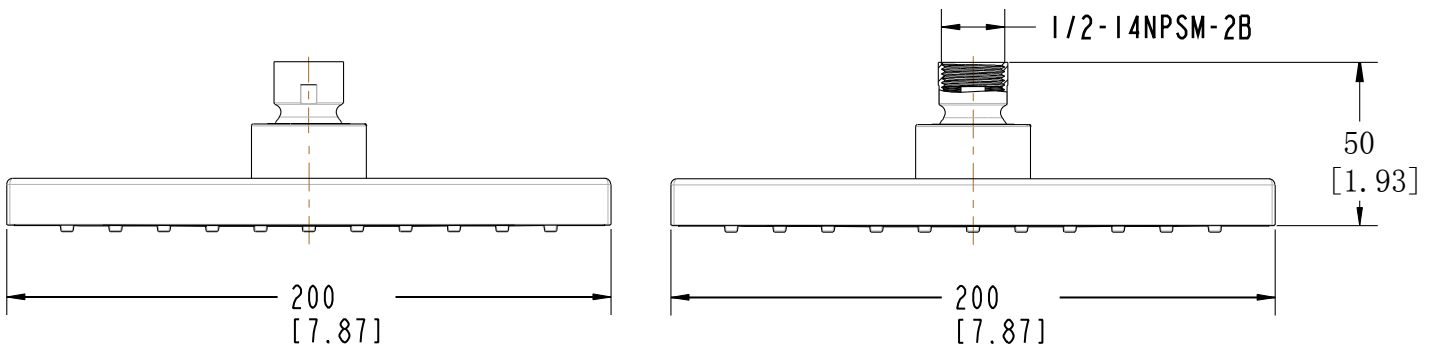

**FEATURES**

- 8" ABS Single Function Square Showerhead
- Water Generated Engine
- 1/2-14NPSM Connection
- 1.8 GPM Flow Rate
- Easy Installation

**CODE COMPLIANCE**

- ASME A112.18.1/CSA B125.1
- IAPMOCertified
- Calgreen Certified
- EPA Watersense Certified

**WARRANTY**

- Limited Life time Warranty

**ABS Single Function Square Showerhead**

MODEL	STORE SKU #	FINISH
56081-X401	1001-811-563	Chrome
HD56081-X404	1002-313-400	Brushed Nickel

**INSTALLATION DIMENSIONS**