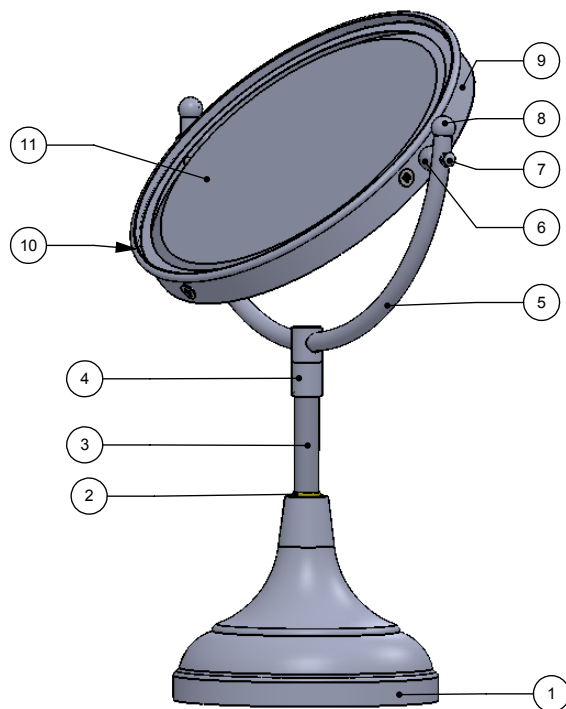

ITEM NO.	P/N	Description	QTY.
1	BSRD-5.5	BASE	1
2	CRRD-12	CHECK RING	1
3	TU12-2	TUBE	1
4	FTTDS	HUB	1
5	MRUBT-8	BENT TUBE	1
6	BL1TL-12	BALL HUB	2
7	CN8-32	LOCK NUT	2
8	BL1T-12	BALL CAP	2
9	MRIN34-8	INSIDE FRAME	1
10	MROR34-8	OUTSIDE FRAME	1
11	MIRROR	MIRROR	1

UNLESS OTHERWISE STATED	
.X	±.3mm
.XX	±.15mm
.XXX	±.008mm

COPYRIGHT © Allied Brass 2017

DRAWN	9-15-17	I.M
CHECKED	9-15-17	P.D
APPROVED	9-15-17	R.A

MATERIAL:	BRASS	
DESCRIPTION:	8 Inch Vanity Top Make-Up Mirror	

FINISH	TBD
QUANTITY	TBD
DRAWING No.	REV
DM-2	0
SCALE	1:4 SHEET: 01 A4