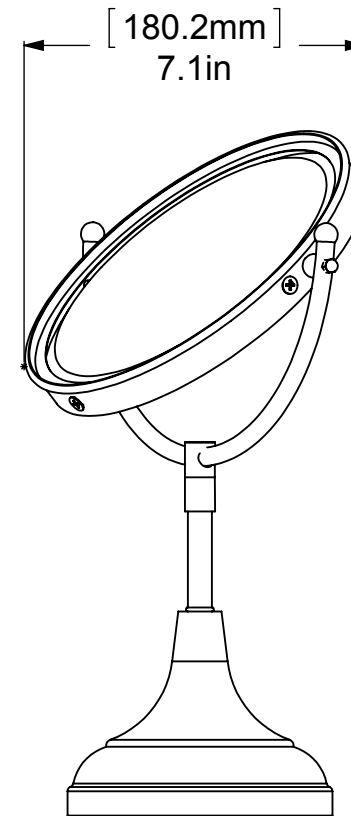

ITEM NO.	P/N	Description	QTY.
1	BSRD-5.5	BASE	1
2	CRRD-12	CHECK RING	1
3	TU12-2	TUBE	1
4	FTTDS	HUB	1
5	MRUBT-8	BENT TUBE	1
6	BL1TL-12	BALL HUB	2
7	CN8-32	LOCK NUT	2
8	BL1T-12	BALL CAP	2
9	MRIN34-8	INSIDE FRAME	1
10	MROR34-8	OUTSIDE FRAME	1
11	MIRROR	MIRROR	1

UNLESS OTHERWISE STATED	
.X	±.3mm
.XX	±.15mm
.XXX	±.008mm

COPYRIGHT © Allied Brass 2017

DRAWN	9-15-17	I.M
CHECKED	9-15-17	P.D
APPROVED	9-15-17	R.A

MATERIAL:	BRASS	
DESCRIPTION:	8 Inch Vanity Top Make-Up Mirror	

FINISH	TBD
QUANTITY	TBD
DRAWING No.	REV
DM-2	0
SCALE	1:4 SHEET: 01 A4