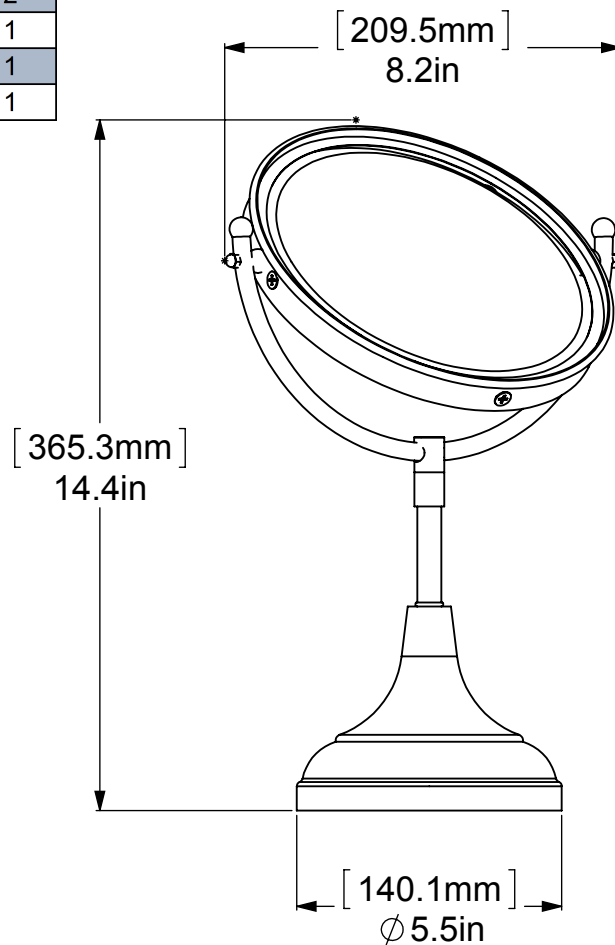

ITEM NO.	P/N	Description	QTY.
1	BSRD-5.5	BASE	1
2	CRRD-12	CHECK RING	1
3	TU12-2	TUBE	1
4	FTTDS	HUB	1
5	MRUBT-8	BENT TUBE	1
6	BL1TL-12	BALL HUB	2
7	CN8-32	LOCK NUT	2
8	BL1T-12	BALL CAP	2
9	MRIN34-8	INSIDE FRAME	1
10	MROR34-8	OUTSIDE FRAME	1
11	MIRROR	MIRROR	1

UNLESS OTHERWISE STATED	
.X	±.3mm
.XX	±.15mm
.XXX	±.008mm

COPYRIGHT © Allied Brass 2017

DRAWN	9-15-17	I.M
CHECKED	9-15-17	P.D
APPROVED	9-15-17	R.A

MATERIAL:	BRASS	
DESCRIPTION:	8 Inch Vanity Top Make-Up Mirror	

FINISH	TBD
QUANTITY	TBD
DRAWING No.	REV
DM-2	0
SCALE	1:4 SHEET: 01 A4