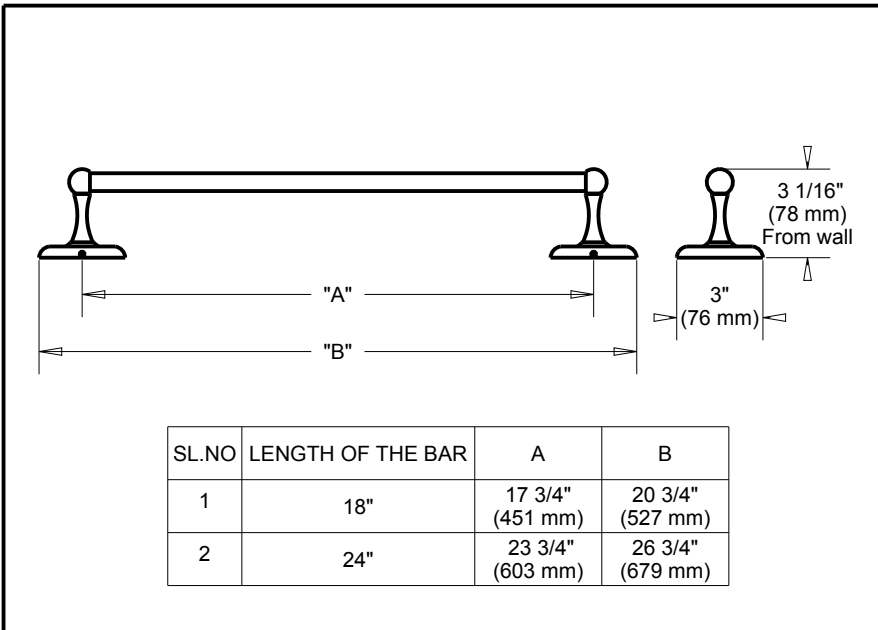

ACCESSORIES

- College Circle™ Bath Collection
- Towel Bar

Submitted Model No.: _____

Specific Features: _____

STANDARD SPECIFICATIONS:

- Wood blocking is preferable behind all wall surfaces. If wood blocking is not available, the following fasteners are suggested: Tile/Masonry-Plastic or lead Anchors Plaster/drywall-Toggle bolts.
- Mounting hardware and mounting template included with product.