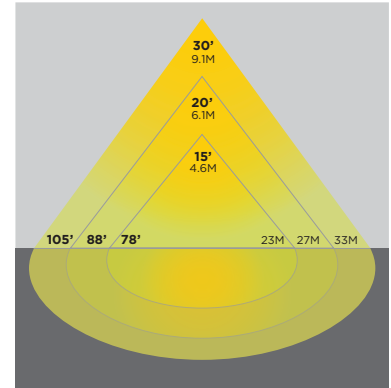

PRODUCT LINE DRAWING

SUGGESTED MOUNTING HEIGHT:
15-30FT. (4.6-9.1M)

3D PHOTOMETRIC VIEW

PRODUCT SPECIFICATIONS

Product Dimensions	: 15.362"×9.075"×4.921"
Weight	: 5.31lbs
Lumens	: 8284
System Wattage	: 72W
LED Wattage	: 65W
CRI	: 70
Efficacy	: 118
Replaces Metal Halide	: 250W
Replaces (Incandescent Watt)	: 550W
Mounting	: Direct wall mount with lag bolts
Frequency	: 50-60Hz
THD(Total Harmonic Distortion)	: <20%
PF(Power Factor)	: >0.9
Ambient Operating Temperature	: (-30) - 40°C
Input Voltage	: 120-277V
LED Chip	: LUXEON 3030 2D
Photocell	: Yes
Driver	: Non-dimming
Standard Lifetime	: L70 >50,000hrs
Standard Warranty	: 5 Years
Water Proofing Grade	: Suitable for wet location
CCT	: 4000K
Certifications	: DLC, UL/cUL