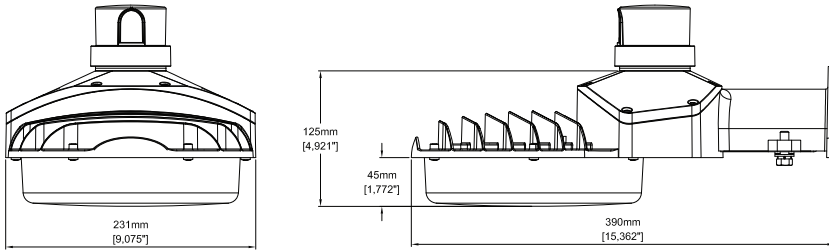

DLC Premium, cULus, FCC Certified

OPTICS

Refractive design featuring prisms to spread light in a symmetrical Type 5 distribution.

Frosted lens eliminates glare for an inviting light source.

MOUNTING

Fixture mounts to vertical surface using 1/4" lag bolts or easily fits onto 1-1/2" O.D. round pipe/tube. Direct mount and round pipe mounting hardware provided as standard. Extension Mounting arm available separately as an accessory.

PRODUCT LINE DRAWING

SUGGESTED MOUNTING HEIGHT:
15-30FT. (4.6-9.1M)

3D PHOTOMETRIC VIEW

PRODUCT SPECIFICATIONS

Product Dimensions	: 15.362"×9.075"×4.921"
Weight	: 5.31lbs
Lumens	: 8284
System Wattage	: 72W
LED Wattage	: 65W
CRI	: 70
Efficacy	: 118
Replaces Metal Halide	: 250W
Replaces (Incandescent Watt)	: 550W
Mounting	: Direct wall mount with lag bolts
Frequency	: 50-60Hz
THD(Total Harmonic Distortion)	: <20%
PF(Power Factor)	: >0.9
Ambient Operating Temperature	: (-30) - 40°C
Input Voltage	: 120-277V
LED Chip	: LUXEON 3030 2D
Photocell	: Yes
Driver	: Non-dimming
Standard Lifetime	: L70 >50,000hrs
Standard Warranty	: 5 Years
Water Proofing Grade	: Suitable for wet location
CCT	: 4000K
Certifications	: DLC, UL/cUL