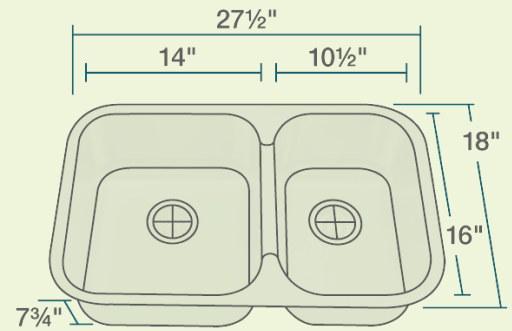

# 530L Small Offset Sink

- 27 1/2" x 18" x 7 3/4"
- 18-Gauge Steel
- Certified High-Quality 304 Stainless Steel
- Brushed Satin Finish
- Offset Drain
- Thick Sound Dampener Rubber Pad
- Fully Insulated
- Cardboard Cutout Template Included
- Installation Hardware Included
- Lifetime Warranty

## Features

<b>Undermount Installation</b> 	<b>30" Minimum Cabinet Size</b> 	<b>18 Gauge</b> 14G 16G 18G	<b>Cold Rolled Stainless Steel</b> 	<b>Brushed Satin Finish</b> 	<b>Offset Drain 3 1/2"</b> 
<b>Sound Dampening</b> 	<b>Fully Insulated</b> 	<b>Cutout Template</b> 	<b>Hardware Included</b> 	<b>Limited Lifetime Warranty</b> 	