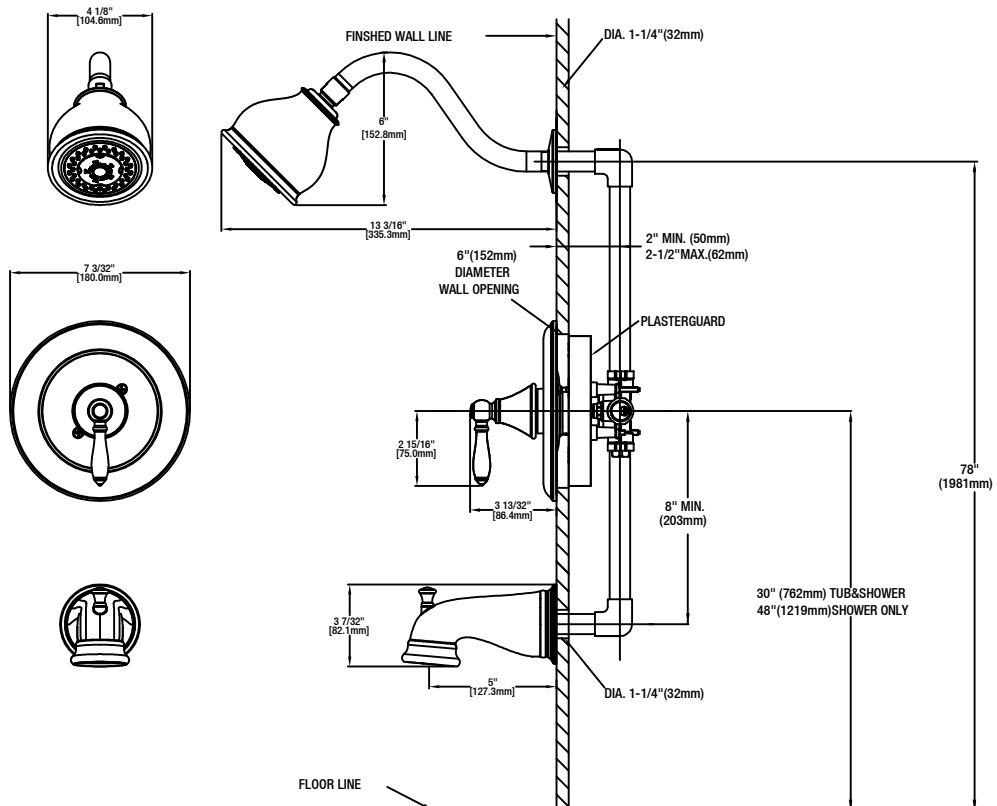

## 9500 Series Single-Handle 3-Spray Tub and Shower Faucet

MODEL	SKU#	FINISH
873W-2001	648-414	Polished Chrome
873W-2004	648-407	Brushed Nickel PVD
873W-2016	648-408	Oil Rubbed Bronze

### FEATURES

- Single Handle Tub and Shower Faucet
- Pressure Balance Valve with Integrated Stops
- Ceramic Valve Cartridge
- Adjustable Temperature Limit Stop to Control Maximum Hot Water Temperature
- 120° Maximum Handle Rotation
- ABS Three Functions Showerhead
- Shower Face Size:  $\phi$  104.6 mm
- Includes 5" Diverter Tub Spout
- With Plug Applicable For Shower Only Installation
- 1/2" IPS Connections
- Showerhead Max. Flow Rate: 2.0 Gallons Per Minute at 80 PSI
- Tub Spout Min. Flow Rate: 2.4 Gallons Per Minute at 20 PSI

### INSTALLATION DIMENSIONS