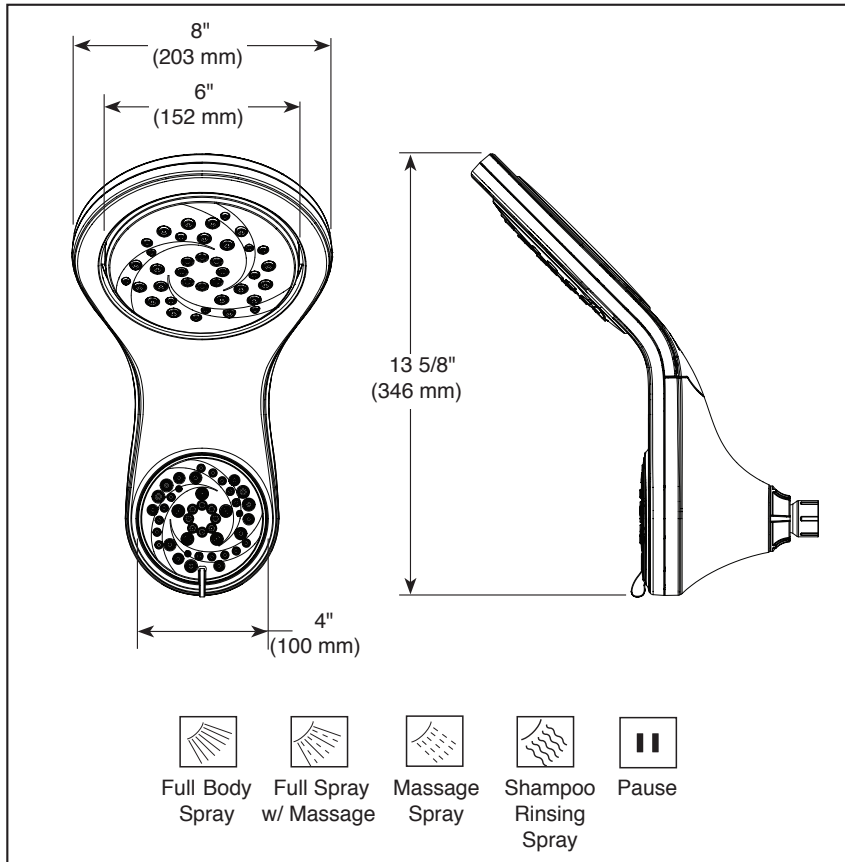

▲ Designate proper finish suffix

RAINCAN SHOWERHEAD/ FIXED COMBO

■ 5 Spray Setting Showerhead

FEATURES:

- Touch-Clean® Nozzles

STANDARD SPECIFICATIONS

- Maximum 2.00 gpm @ 80 psi, 7.6 L/min. @ 552 kPa
- Five function showerhead
- Change showerhead spray settings by rotating the spray face
- Single function raincan
- Diverter allows for single or shared operation of showerhead and Raincan
- The ball joint swivel angle is 10° (5° per side)
- The Raincan rotates 40° for adjustable coverage

WARRANTY

- Lifetime limited warranty on parts (other than electronic parts and batteries) and finishes; or, for commercial users, for 5 years from date of purchase.
- 5 year limited warranty on electronic parts (other than batteries); or, for commercial users, for 1 year from the date of purchase. No warranty is provided on batteries.

COMPLIES WITH:

- ASME A112.18.1 / CSA B125.1
- EPA WaterSense®

Delta reserves the right (1) to make changes in specifications and materials, and (2) to change or discontinue models, both without notice or obligation. Dimensions are for reference only. See current full-line price book or www.deltafaucet.com for finish options and product availability.

DSP-B-75599 Rev. A

55 E. 111th Street, Indianapolis, Indiana 46280
350 South Edgeware Road, St. Thomas, Ontario Canada N5P 4L1
© 2016 Masco Corporation of Indiana