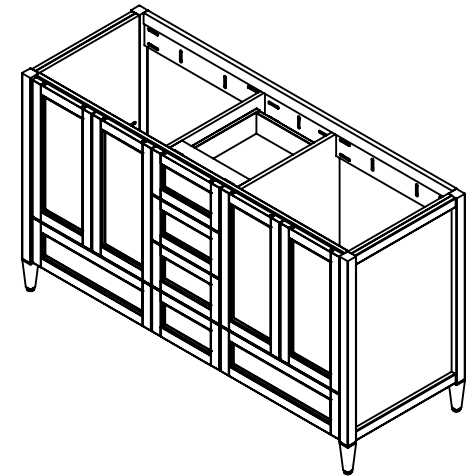

Top View

Isometric View

Side View of Central Drawers

Front View

SECTION B-B
SCALE 1 : 22

Side View

| | | |
|-----|-----|----------|
| DWR | ARB | 03/26/18 |
| REV | R&D | 03/26/18 |
| APP | ING | 03/26/18 |

SCALE: 1:20 MODELO:

ITEM: **CB60-WH
CB60-ST** REV **A**

NAME: **Claxby 60in- White/
Sterling**

MATERIAL: **German Beech 4/4
Laminated Particle Board**

SCALE: 1:20 MODELO: **Vanity Claxby 60 White**