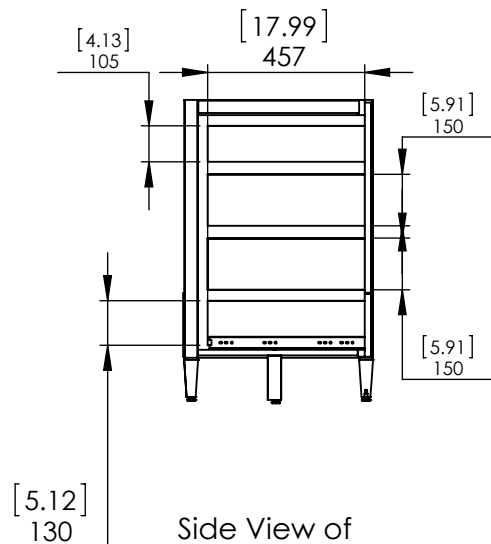

Top View

Isometric View

Side View of Central Drawers

Front View

SECTION B-B
SCALE 1 : 22

Side View

| | | |
|-----|-----|----------|
| DWR | ARB | 03/26/18 |
| REV | R&D | 03/26/18 |
| APP | ING | 03/26/18 |

SCALE: 1:20 MODELO:

ITEM: **CB60-WH
CB60-ST** REV **A**

NAME: **Claxby 60in- White/
Sterling**

MATERIAL: **German Beech 4/4
Laminated Particle Board**

SCALE: 1:20 MODELO: **Vanity Claxby 60 White**