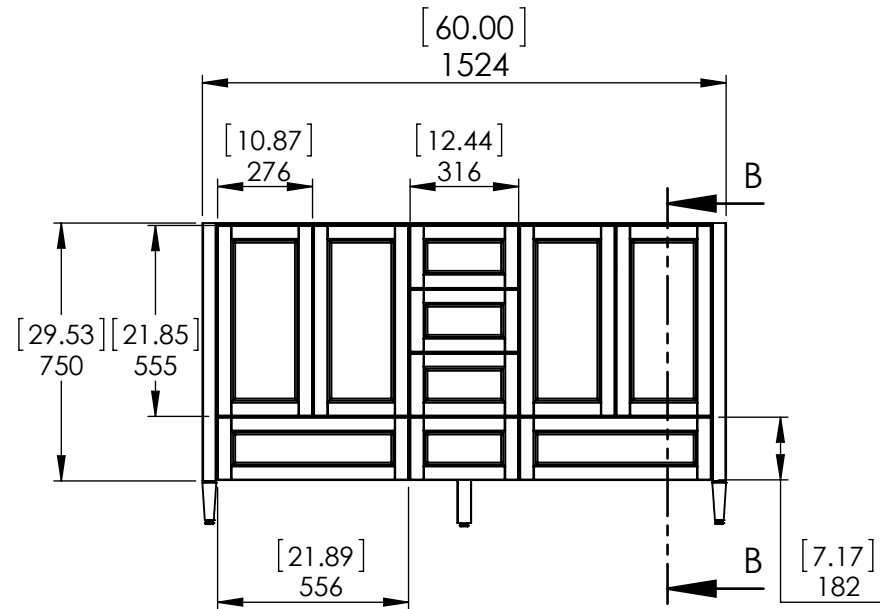

Top View

Isometric View

Side View of Central Drawers

Front View

SECTION B-B
SCALE 1 : 22

Side View

| | | |
|-----|-----|----------|
| DWR | ARB | 03/26/18 |
| REV | R&D | 03/26/18 |
| APP | ING | 03/26/18 |

SCALE: 1:20 MODELO:

ITEM: **CB60-WH
CB60-ST** REV **A**

NAME: **Claxby 60in- White/
Sterling**

MATERIAL: **German Beech 4/4
Laminated Particle Board**

SCALE: 1:20 MODELO: **Vanity Claxby 60 White**