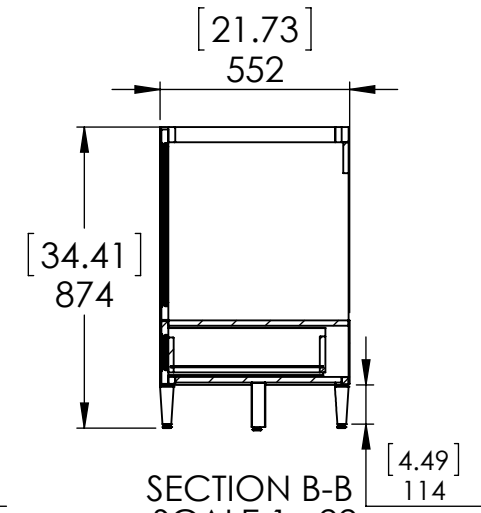

Top View

Isometric View

Side View of Central Drawers

Front View

SECTION B-B
SCALE 1 : 22

Side View

| | | |
|-----|-----|----------|
| DWR | ARB | 03/26/18 |
| REV | R&D | 03/26/18 |
| APP | ING | 03/26/18 |

SCALE: 1:20 MODELO:

ITEM: **CB60-WH
CB60-ST** REV **A**

NAME: **Claxby 60in- White/
Sterling**

MATERIAL: **German Beech 4/4
Laminated Particle Board**

SCALE: 1:20 MODELO: **Vanity Claxby 60 White**