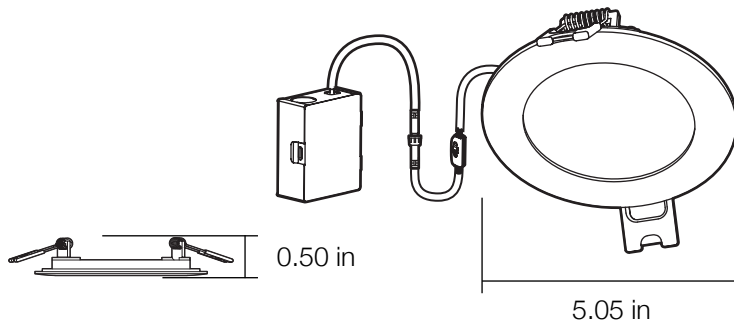

PRODUCT SPECIFICATIONS

4 in LED Slim Color Changing Recessed Kit

91276
SKU# 1003532009

SPECIFICATIONS

Model Number	91276
SKU	1003 532 009
OSMID	306079868
Power	9 W
AC Voltage, Frequency	120V, 60 Hz
Color Temp (nom.)	3000K/ 4000K/ 5000K
Operation Temp	-13°F ~ 113°F
CRI	90
Lumen Output (min.)	540 lm
Dimming	YES
Lifetime Rating	L70/50000Hrs
Efficacy	62 lm/watt

PACKAGING

Weight (±0.5 lb)	0.84 lbs
Size (L x W x H) (±0.1 in)	5.05 in x 5.05 in x 0.50 in
Box Dimensions	5.71 in x 3.15 in 5.59 in
Gross Weight	1.1 lbs
UPC	058219912768

DIMMER LIST

LUTRON		
CTCL-153PDH-IV	DVCL-153P-WH	SLV-600P-WH
CTCL-153PDH-WH	DV-600PR-WH	LGCL-153PLH-WH
DVWCL-153PH-WH	DV-600PR-BL	DVW-603PGH-WH
MSCL- OP153M-WH	TG-600PR-WH	DVLV-600PH
TG-600PR-LA	S-600P-WH	DV-103P-WH
TGCL-153PH-WH	TG-603PGH-WH	MRF2-6ND-120WH
S-600P-WH	S2-LH	MALVD-600-WH
AY-600P-LA	DVELV-300P-WH	PD-10NXD-WH