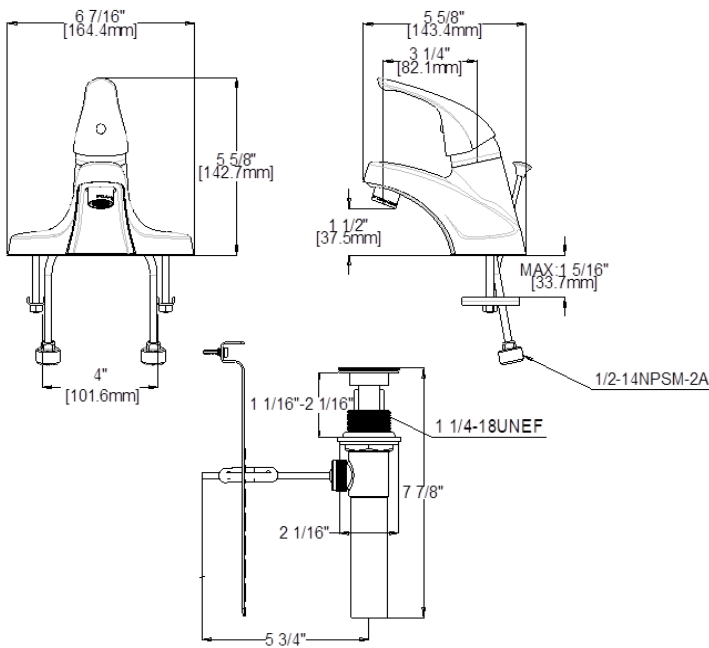

Dimensions

Warranty & Compliances

Warranty	Lifetime Limited Warranty, Lifetime Limited Finish Warranty
Uniform Plumbing Code (UPC®)	Compliant
National Plumbing Code of Canada	Compliant
International Plumbing Code (IPC®)	Compliant
ASME	ASME A112.18.1-2012/CSA B125.1-12
NSF/ANSI	NSF/ANSI 372-2016
Lead Free	AB1953 compliant
WaterSense®	Compliance with EPA WaterSense® High Efficiency Lavatory Faucet Specification
ADA	Compliant

Order Codes & Finishes/Colors

Brushed Nickel (US15)	584011		Type: Job: Order Code: Approvals:
Polished Chrome	548321		
Oil Rubbed Bronze	584029		
Brushed Bronze			

Design House reserves the right to make changes in materials, specifications & models at any time. Design House also reserves the right to discontinue product without notice or obligation.