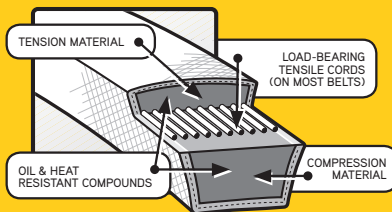

50 INCH

Cub Cadet

Cub Cadet

50 INCH DECK DRIVE BELT

FITS CUB CADET LAWN TRACTORS with 50" DECKS, 2005 & AFTER

954-04077
754-04077

50 INCH

Cub Cadet