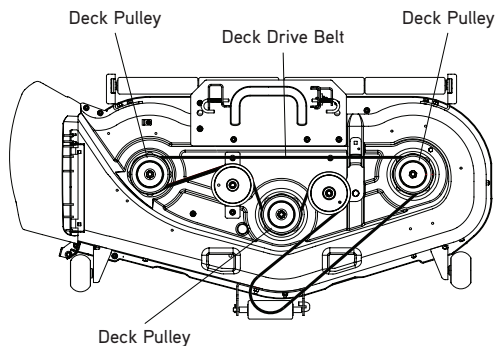

Cub Cadet

50 INCH DECK DRIVE BELT

Cub Cadet Genuine Parts include belts designed and tested to consistently meet original performance standards. Their high strength tensile cords and specially engineered materials combine to resist wear and provide superior durability.

For more details, refer to the installation instructions in your product operator's manual.

Scan this 2D barcode to view easy installation steps.

DISTRIBUTED BY:
Cub Cadet
P.O. Box 368023
Cleveland, OH 44136-9723
See product for country of origin
645-80603 OCC-754-04077

50 INCH

Cub Cadet

Cub Cadet

50 INCH DECK DRIVE BELT

FITS CUB CADET LAWN TRACTORS with 50" DECKS, 2005 & AFTER

954-04077
754-04077

50 INCH

Cub Cadet