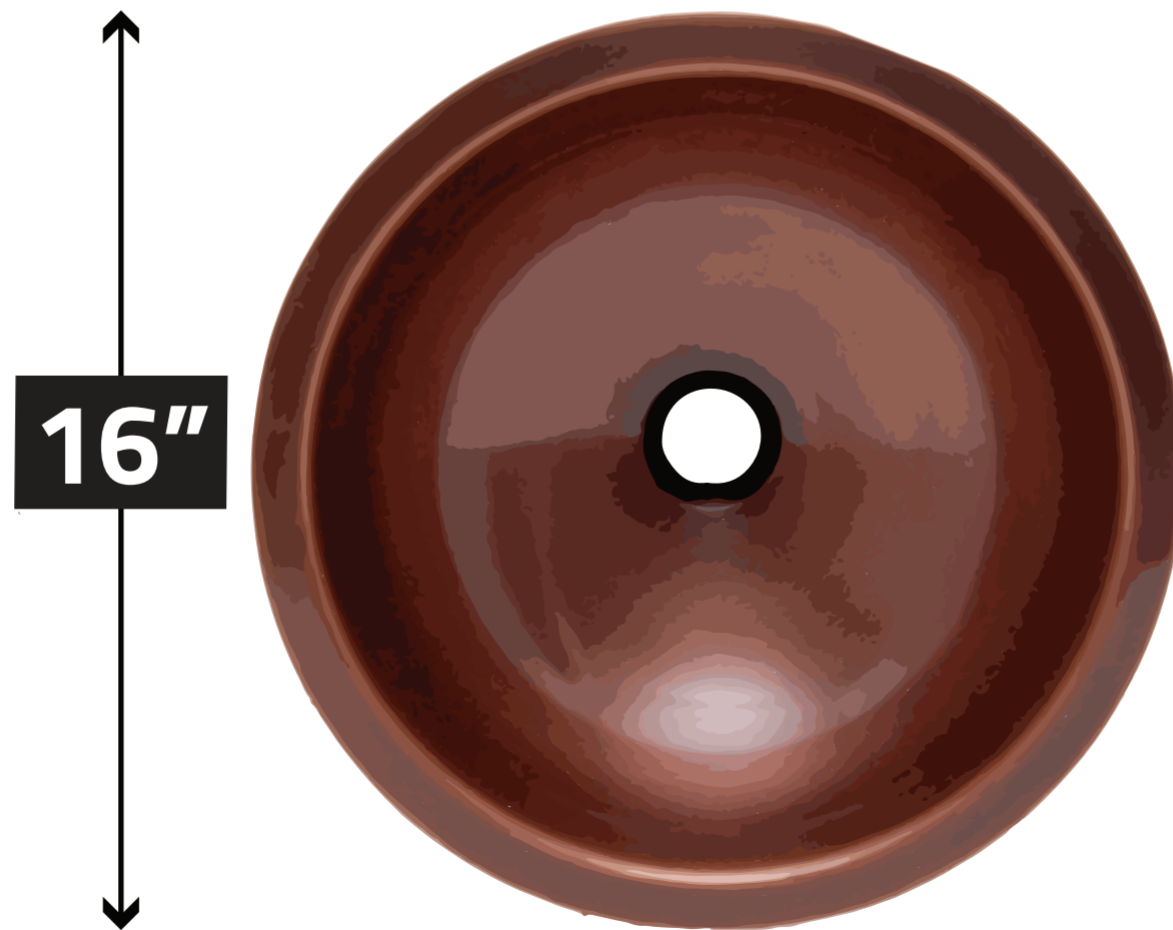

LS-AZ339

VESSEL BATHROOM SINK

NOTE:
Every unit in this series is handmade by a skilled artisan. As a result, color, texture and size will vary slightly with each unit. The measurements displayed should be taken as an approximation of the finished product.