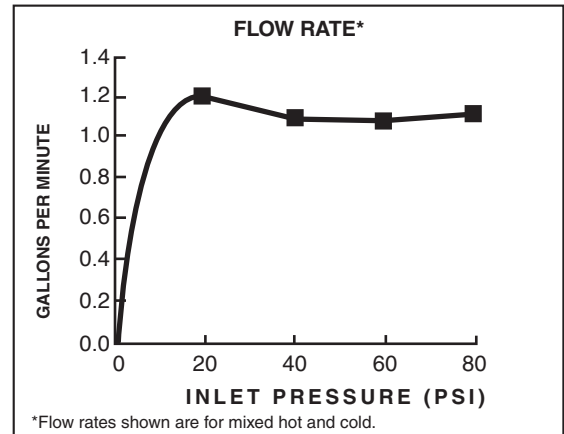

CODES AND STANDARDS

These products meet or exceed the following codes and standards:

- **ANSI A117.1**
- **ASME A112.18.1**
- **NSF 61/Section 9 and Annex G**
- **CSA B125.1**

Product Number	Description	Finish Options			
		Polished Chrome	PVD Polished Nickel	Legacy Bronze	PVD Satin Nickel
		002	013	278	295
7353.801	Townsend Widespread with Metal Speed Connect® pop-up drain. Metal lever handles				

Meets the American Disabilities Act Guidelines and **ANSI A117.1** Requirements for the physically challenged.