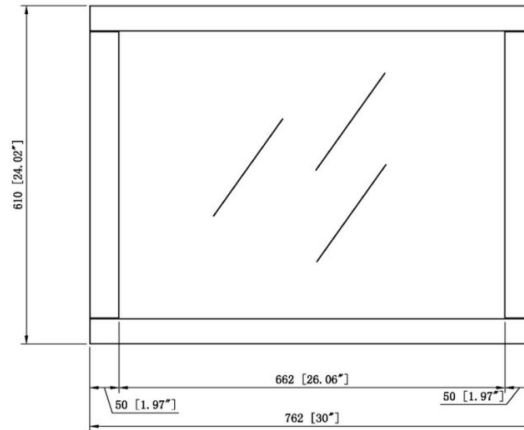

Vanity Mirror 24"

White

SPECIFICATIONS

MATERIAL CONSTRUCTION:	Wood	FACE FRAME MATERIAL:	Pine
ASSEMBLY REQUIRED:	No	SIDES MATERIAL:	N/A
TOOLS NEEDED FOR INSTALLATION:	Electric Drill, Screwdriver	BOTTOM MATERIAL:	N/A
ASSEMBLED DIMENSIONS:	30" H x 24" L x 0.75" D	BACK PANEL MATERIAL:	MDF
WEIGHT:	14.3 lbs.	BACK BRACE MATERIAL:	N/A
NUMBER OF DOORS:	N/A	GLASS STYLE:	Flat Panel
DOOR MATERIAL:	N/A	LIGHTED:	No
NUMBER OF SHELVES:	N/A	QTY OF LAMPS:	N/A
ADJUSTABLE SHELVES:	N/A	POWER SOURCE:	None
SHELF MAX WEIGHT CAPACITY:	N/A	MOUNTING HARDWARE INCLUDED:	No
SHELF WIDTH:	N/A	MOUNTING TYPE:	Surface
SHELF THICKNESS:	N/A		
SHELF MATERIAL:	N/A		