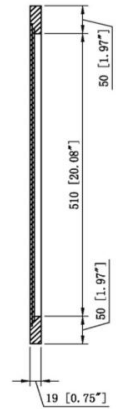

Vanity Mirror 24"

White

SPECIFICATIONS

MATERIAL CONSTRUCTION:	Wood	FACE FRAME MATERIAL:	Pine
ASSEMBLY REQUIRED:	No	SIDES MATERIAL:	N/A
TOOLS NEEDED FOR INSTALLATION:	Electric Drill, Screwdriver	BOTTOM MATERIAL:	N/A
ASSEMBLED DIMENSIONS:	30" H x 24" L x 0.75" D	BACK PANEL MATERIAL:	MDF
WEIGHT:	14.3 lbs.	BACK BRACE MATERIAL:	N/A
NUMBER OF DOORS:	N/A	GLASS STYLE:	Flat Panel
DOOR MATERIAL:	N/A	LIGHTED:	No
NUMBER OF SHELVES:	N/A	QTY OF LAMPS:	N/A
ADJUSTABLE SHELVES:	N/A	POWER SOURCE:	None
SHELF MAX WEIGHT CAPACITY:	N/A	MOUNTING HARDWARE INCLUDED:	No
SHELF WIDTH:	N/A	MOUNTING TYPE:	Surface
SHELF THICKNESS:	N/A		
SHELF MATERIAL:	N/A		