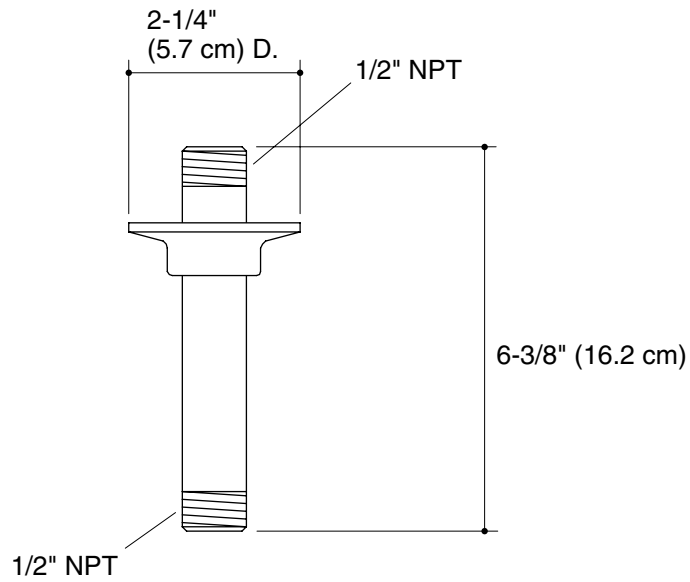

Installation Notes

Install this product according to the installation guide.

K-7394

Product Diagram