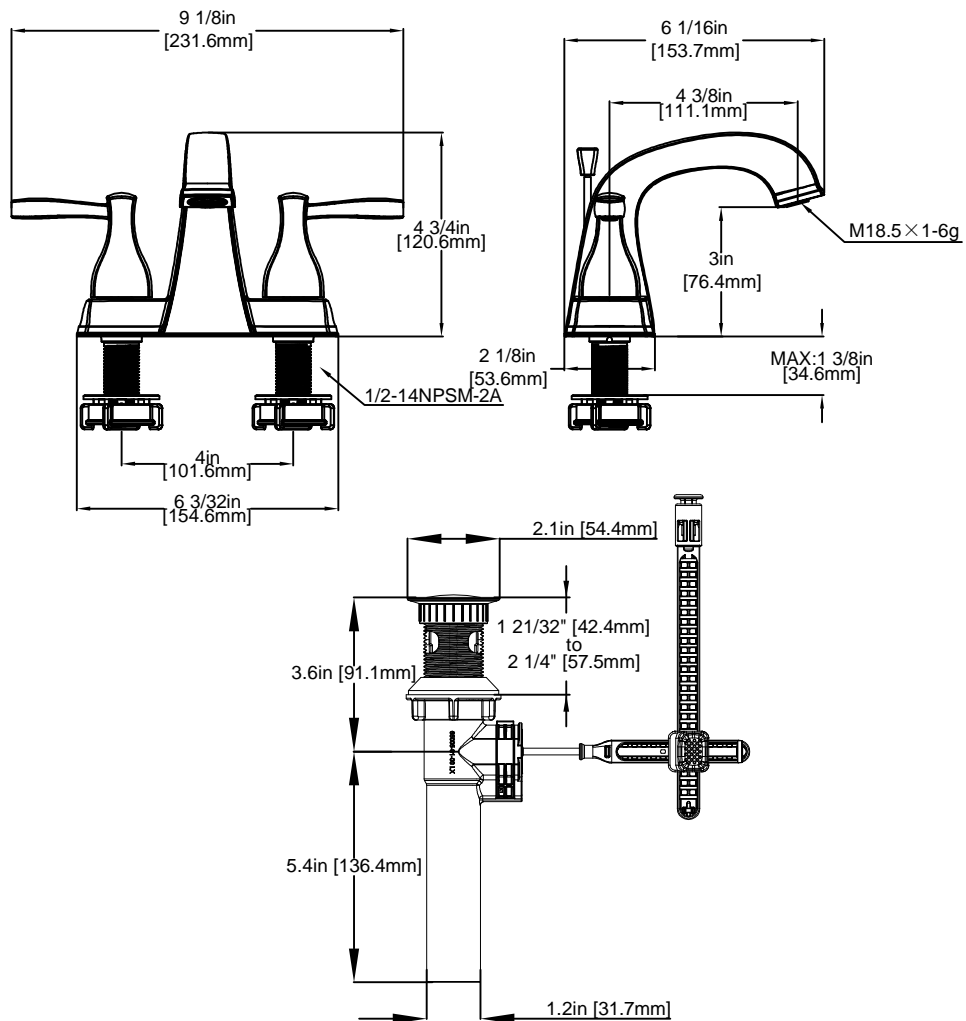

Milner 4 in. 2-Handle High-Arch Bathroom Faucet

| MODEL | STORE SKU# | FINISH |
|--------------|------------|----------------------|
| 67623-6001 | 677072 | Polished Chrome |
| 67623-6004 | 677074 | Brushed Nickel PVD |
| 67623-6027H2 | 677068 | Mediterranean Bronze |

FEATURES

- Requires 3-Hole Sink with 4" On-Center
- 1/2" IPS Connections
- Max Flow Rate: 1.5 gpm (5.7 L/min) at 60 psi
- Max Countertop Thickness: 1 3/8"
- Spout Reach: 4 3/8"
- Spout Height: 3"
- 1/4 Turn Ceramic Disc Valve for Lifetime Drip-free Operation
- With ABS Pop-up
- With Zinc Lever Handle
- Recessed Aerator

WARRANTY

- Limited Lifetime Warranty

INSTALLATION DIMENSIONS