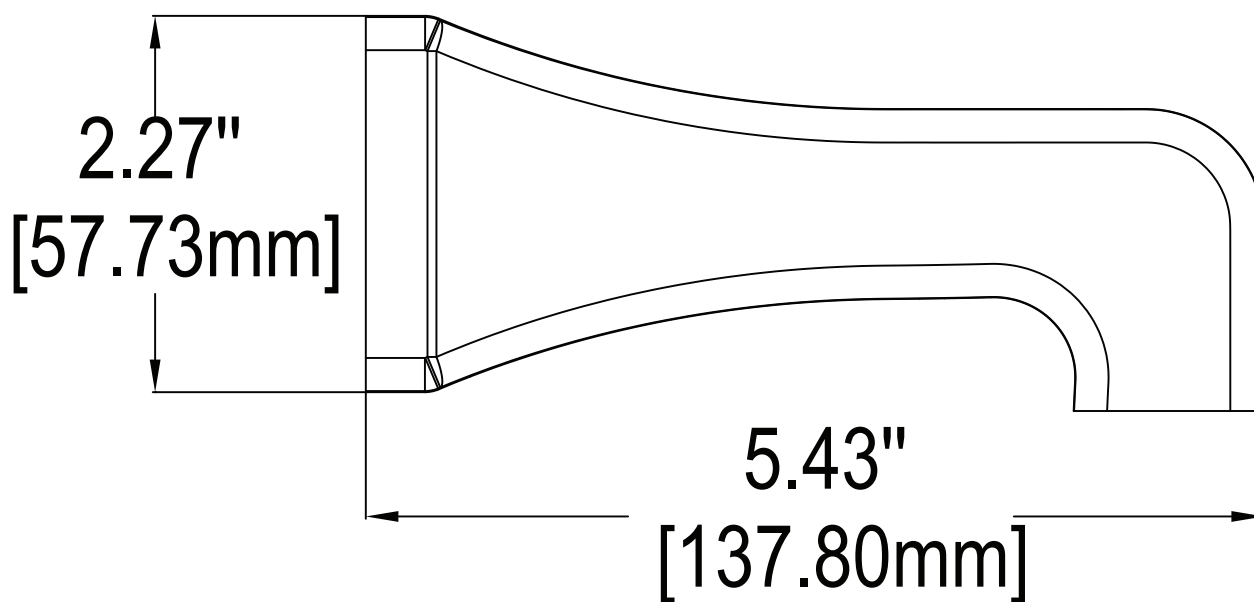

SPEAKMAN® S-1565

The Edge Tub Spout

FEATURES:

- 1/2 in. copper slip-fit connection
- Metal construction

FINISH:

PC BN

WARRANTY:

- Limited Lifetime Warranty (consumer use)
- 5 Year Limited (commercial use)

DIMENSIONS:

 NOTE: 1. All dimensions are in inches (millimeters) unless otherwise specified and are subject to change without notice.

Architect/Engineer Approval Space:

SPEAKMAN
400 ANCHOR MILL ROAD
NEW CASTLE, DE 19720