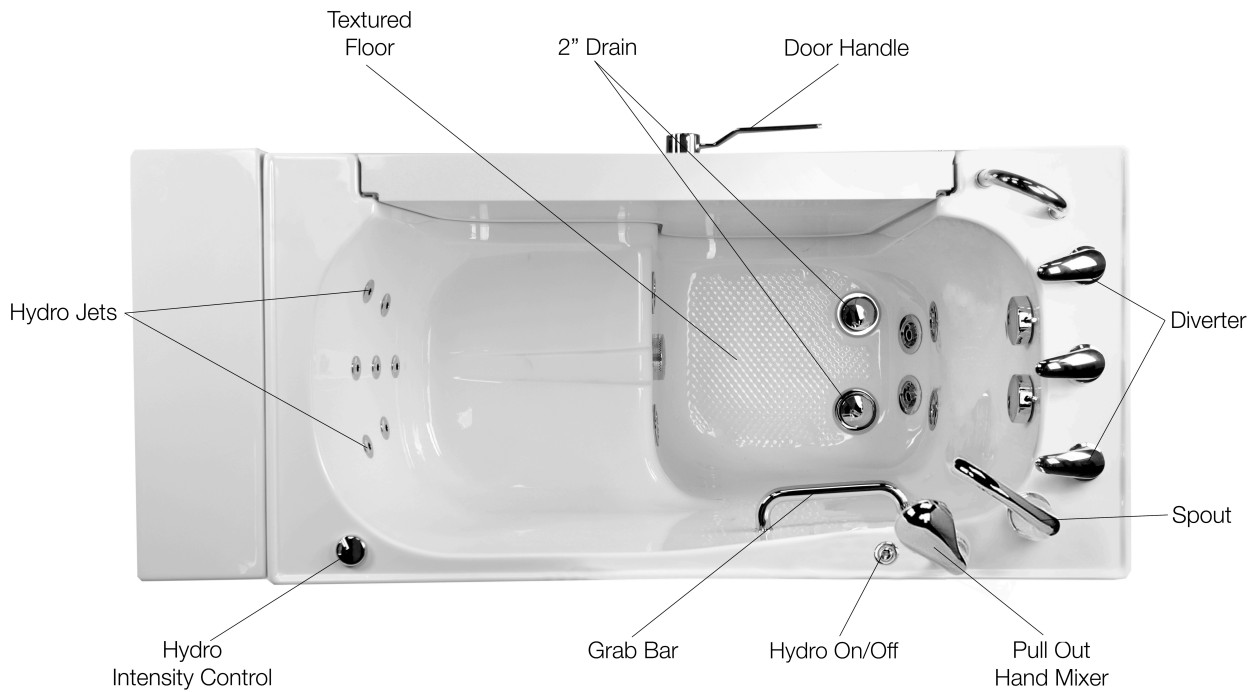

Transfer 26 Hydro Massage + Heated Seat Walk In Bathtub (Wheelchair Accessible)