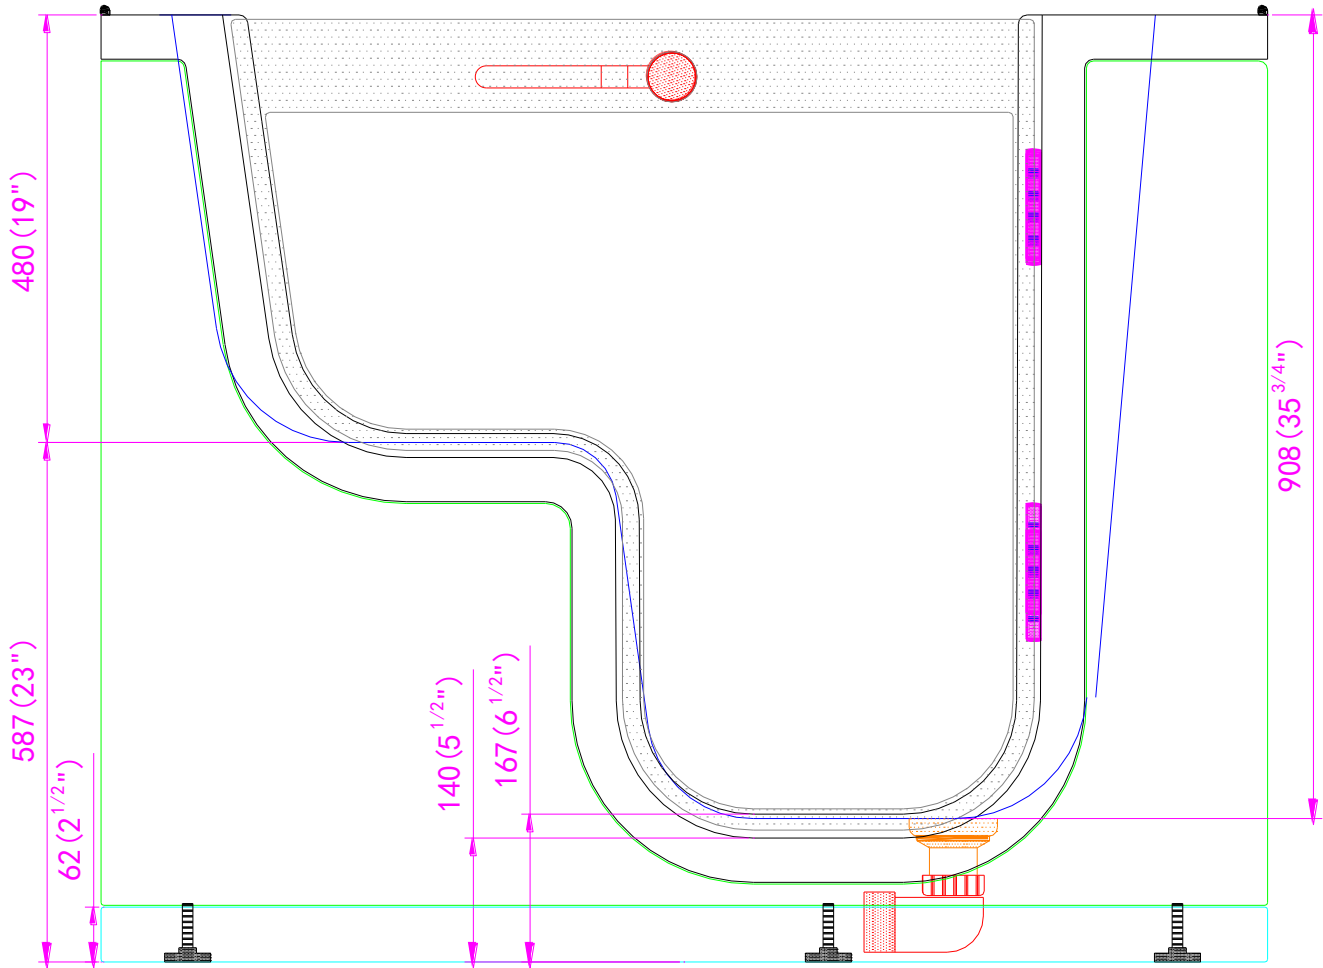

Transfer 26 Hydro Massage + Heated Seat Walk In Bathtub (Wheelchair Accessible)

Disclaimer:
In an effort to continually improve our product, specifications and configurations are subject to change without notice. Before ordering or installing, consider future access to essential equipment.