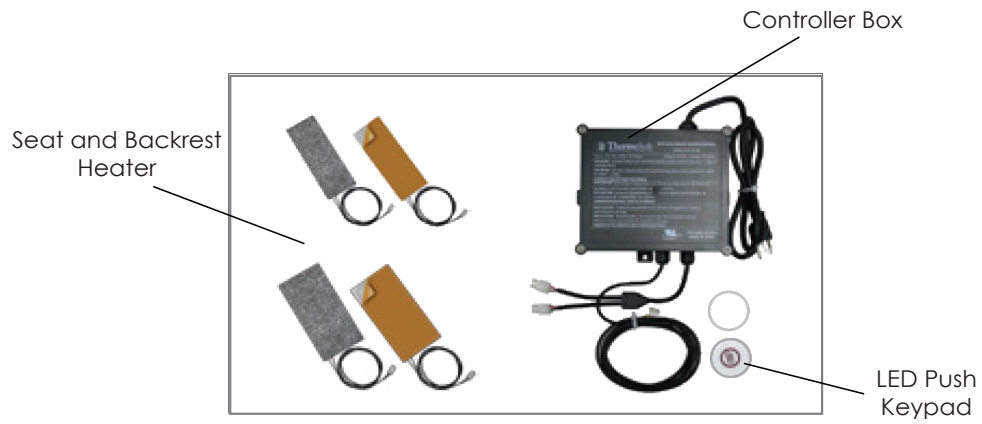

Transfer 26 Hydro Massage + Heated Seat Walk In Bathtub (Wheelchair Accessible)

Disclaimer:
In an effort to continually improve our product, specifications and configurations are subject to change without notice. Before ordering or installing, consider future access to essential equipment.