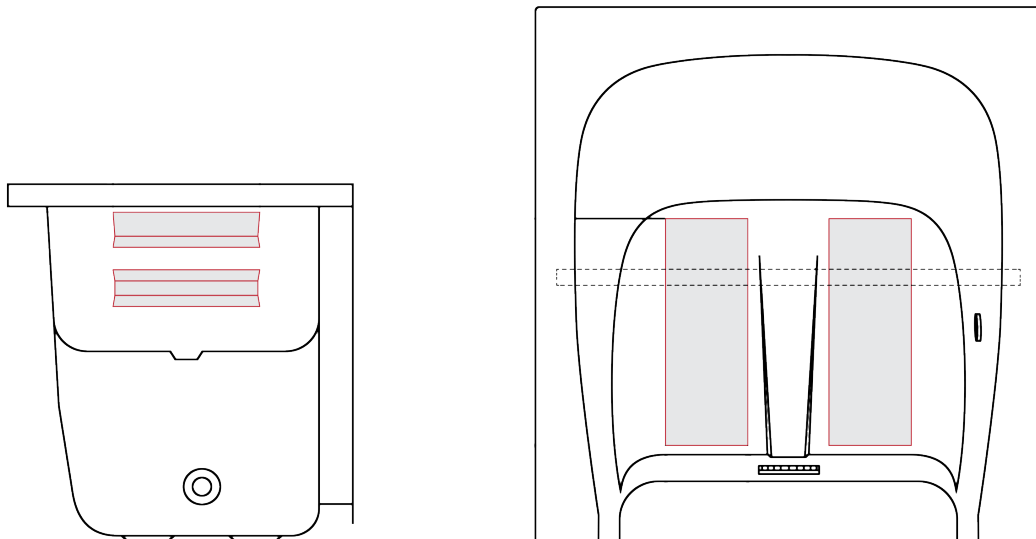

Transfer 26 Hydro Massage + Heated Seat Walk In Bathtub (Wheelchair Accessible)

Disclaimer:
In an effort to continually improve our product, specifications and configurations are subject to change without notice. Before ordering or installing, consider future access to essential equipment.