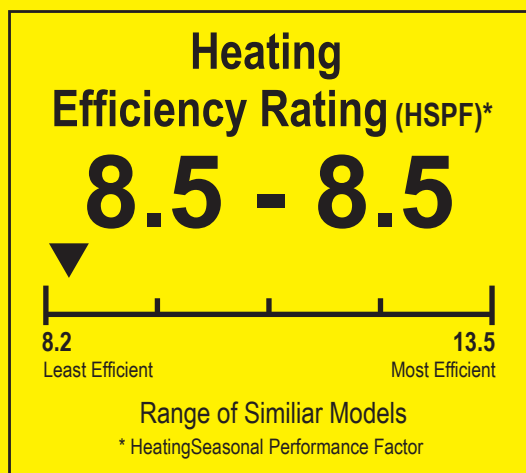

# ENERGYGUIDE

Heat Pump  
Cooling and Heating  
Split System

Panasonic Corporation of North America  
CS-E24NKUA / CU-E24NKUA  
Heating Capacity 28,800 Btu/h  
Cooling Capacity 24,000 Btu/h

▼▼ This system's efficiency ratings depend on the coil your contractor installs with this unit. The heating efficiency rating will vary slightly in different geographic regions. Ask your contractor for details.