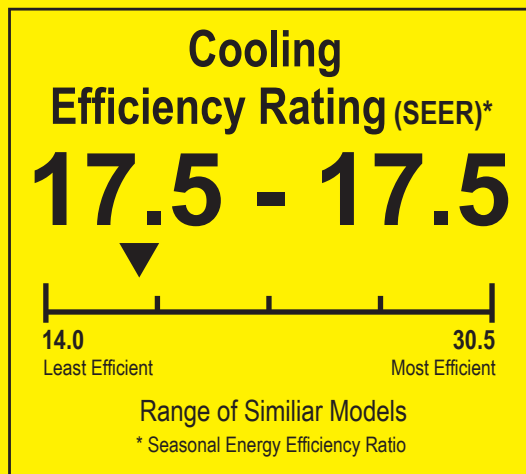

# ENERGYGUIDE

Heat Pump  
Cooling and Heating  
Split System

Panasonic Corporation of North America  
CS-E24NKUA / CU-E24NKUA  
Heating Capacity 28,800 Btu/h  
Cooling Capacity 24,000 Btu/h

▼▼ This system's efficiency ratings depend on the coil your contractor installs with this unit. The heating efficiency rating will vary slightly in different geographic regions. Ask your contractor for details.