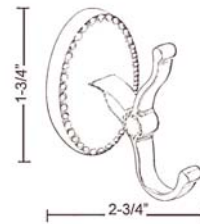

# CORDELIA ACCESSORIES

**ITB2085- 18**  
**Cordelia, 18" Towel Bar**

L: 19-1/2"  
W: 2-5/8"  
H: 2-3/4"

**ITPH2085**  
**Cordelia, Toilet Paper Holder**

L: 8-1/4"  
W: 2-5/8"  
H: 2-3/4"

**ITB2085- 24**  
**Cordelia, 24" Towel Bar**

L: 25-1/2"  
W: 2-5/8"  
H: 2-3/4"

**IRH2085**  
**Cordelia, Robe Hook**

L: 1-3/4"  
W: 2-3/4"  
H: 2-3/4"

**ITB2085- 30**  
**Cordelia, 30" Towel Bar**

L: 31-3/8"  
W: 2-5/8"  
H: 2-3/4"

**ITR2085**  
**Cordelia, Towel Ring**

L: 6-1/4"  
W: 2-5/8"  
H: 6-1/4"

**MOUNTING HARDWARE INCLUDED**