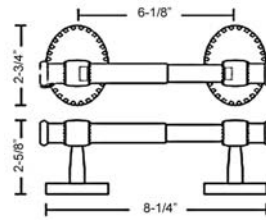

# CORDELIA ACCESSORIES

**ITB2085- 18**  
**Cordelia, 18" Towel Bar**

L: 19-1/2"  
W: 2-5/8"  
H: 2-3/4"

**ITPH2085**  
**Cordelia, Toilet Paper Holder**

L: 8-1/4"  
W: 2-5/8"  
H: 2-3/4"

**ITB2085- 24**  
**Cordelia, 24" Towel Bar**

L: 25-1/2"  
W: 2-5/8"  
H: 2-3/4"

**IRH2085**  
**Cordelia, Robe Hook**

L: 1-3/4"  
W: 2-3/4"  
H: 2-3/4"

**ITB2085- 30**  
**Cordelia, 30" Towel Bar**

L: 31-3/8"  
W: 2-5/8"  
H: 2-3/4"

**ITR2085**  
**Cordelia, Towel Ring**

L: 6-1/4"  
W: 2-5/8"  
H: 6-1/4"

**MOUNTING HARDWARE INCLUDED**