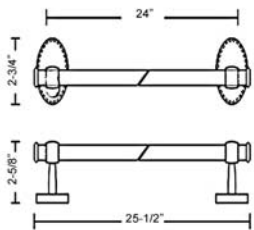

# CORDELIA ACCESSORIES

**ITB2085- 18**  
**Cordelia, 18" Towel Bar**

L: 19-1/2"  
W: 2-5/8"  
H: 2-3/4"

**ITPH2085**  
**Cordelia, Toilet Paper Holder**

L: 8-1/4"  
W: 2-5/8"  
H: 2-3/4"

**ITB2085- 24**  
**Cordelia, 24" Towel Bar**

L: 25-1/2"  
W: 2-5/8"  
H: 2-3/4"

**IRH2085**  
**Cordelia, Robe Hook**

L: 1-3/4"  
W: 2-3/4"  
H: 2-3/4"

**ITB2085- 30**  
**Cordelia, 30" Towel Bar**

L: 31-3/8"  
W: 2-5/8"  
H: 2-3/4"

**ITR2085**  
**Cordelia, Towel Ring**

L: 6-1/4"  
W: 2-5/8"  
H: 6-1/4"

**MOUNTING HARDWARE INCLUDED**