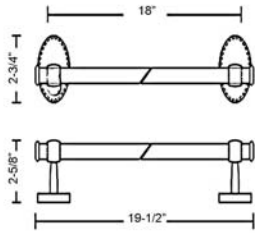

# CORDELIA ACCESSORIES

**ITB2085- 18**  
**Cordelia, 18" Towel Bar**

L: 19-1/2"  
W: 2-5/8"  
H: 2-3/4"

**ITPH2085**  
**Cordelia, Toilet Paper Holder**

L: 8-1/4"  
W: 2-5/8"  
H: 2-3/4"

**ITB2085- 24**  
**Cordelia, 24" Towel Bar**

L: 25-1/2"  
W: 2-5/8"  
H: 2-3/4"

**IRH2085**  
**Cordelia, Robe Hook**

L: 1-3/4"  
W: 2-3/4"  
H: 2-3/4"

**ITB2085- 30**  
**Cordelia, 30" Towel Bar**

L: 31-3/8"  
W: 2-5/8"  
H: 2-3/4"

**ITR2085**  
**Cordelia, Towel Ring**

L: 6-1/4"  
W: 2-5/8"  
H: 6-1/4"

**MOUNTING HARDWARE INCLUDED**