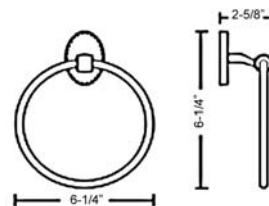

# CORDELIA ACCESSORIES

**ITB2085- 18**  
**Cordelia, 18" Towel Bar**

L: 19-1/2"  
W: 2-5/8"  
H: 2-3/4"

**ITPH2085**  
**Cordelia, Toilet Paper Holder**

L: 8-1/4"  
W: 2-5/8"  
H: 2-3/4"

**ITB2085- 24**  
**Cordelia, 24" Towel Bar**

L: 25-1/2"  
W: 2-5/8"  
H: 2-3/4"

**IRH2085**  
**Cordelia, Robe Hook**

L: 1-3/4"  
W: 2-3/4"  
H: 2-3/4"

**ITB2085- 30**  
**Cordelia, 30" Towel Bar**

L: 31-3/8"  
W: 2-5/8"  
H: 2-3/4"

**ITR2085**  
**Cordelia, Towel Ring**

L: 6-1/4"  
W: 2-5/8"  
H: 6-1/4"

**MOUNTING HARDWARE INCLUDED**