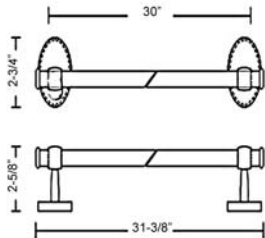

# CORDELIA ACCESSORIES

**ITB2085- 18**  
**Cordelia, 18" Towel Bar**

L: 19-1/2"  
W: 2-5/8"  
H: 2-3/4"

**ITPH2085**  
**Cordelia, Toilet Paper Holder**

L: 8-1/4"  
W: 2-5/8"  
H: 2-3/4"

**ITB2085- 24**  
**Cordelia, 24" Towel Bar**

L: 25-1/2"  
W: 2-5/8"  
H: 2-3/4"

**IRH2085**  
**Cordelia, Robe Hook**

L: 1-3/4"  
W: 2-3/4"  
H: 2-3/4"

**ITB2085- 30**  
**Cordelia, 30" Towel Bar**

L: 31-3/8"  
W: 2-5/8"  
H: 2-3/4"

**ITR2085**  
**Cordelia, Towel Ring**

L: 6-1/4"  
W: 2-5/8"  
H: 6-1/4"

**MOUNTING HARDWARE INCLUDED**