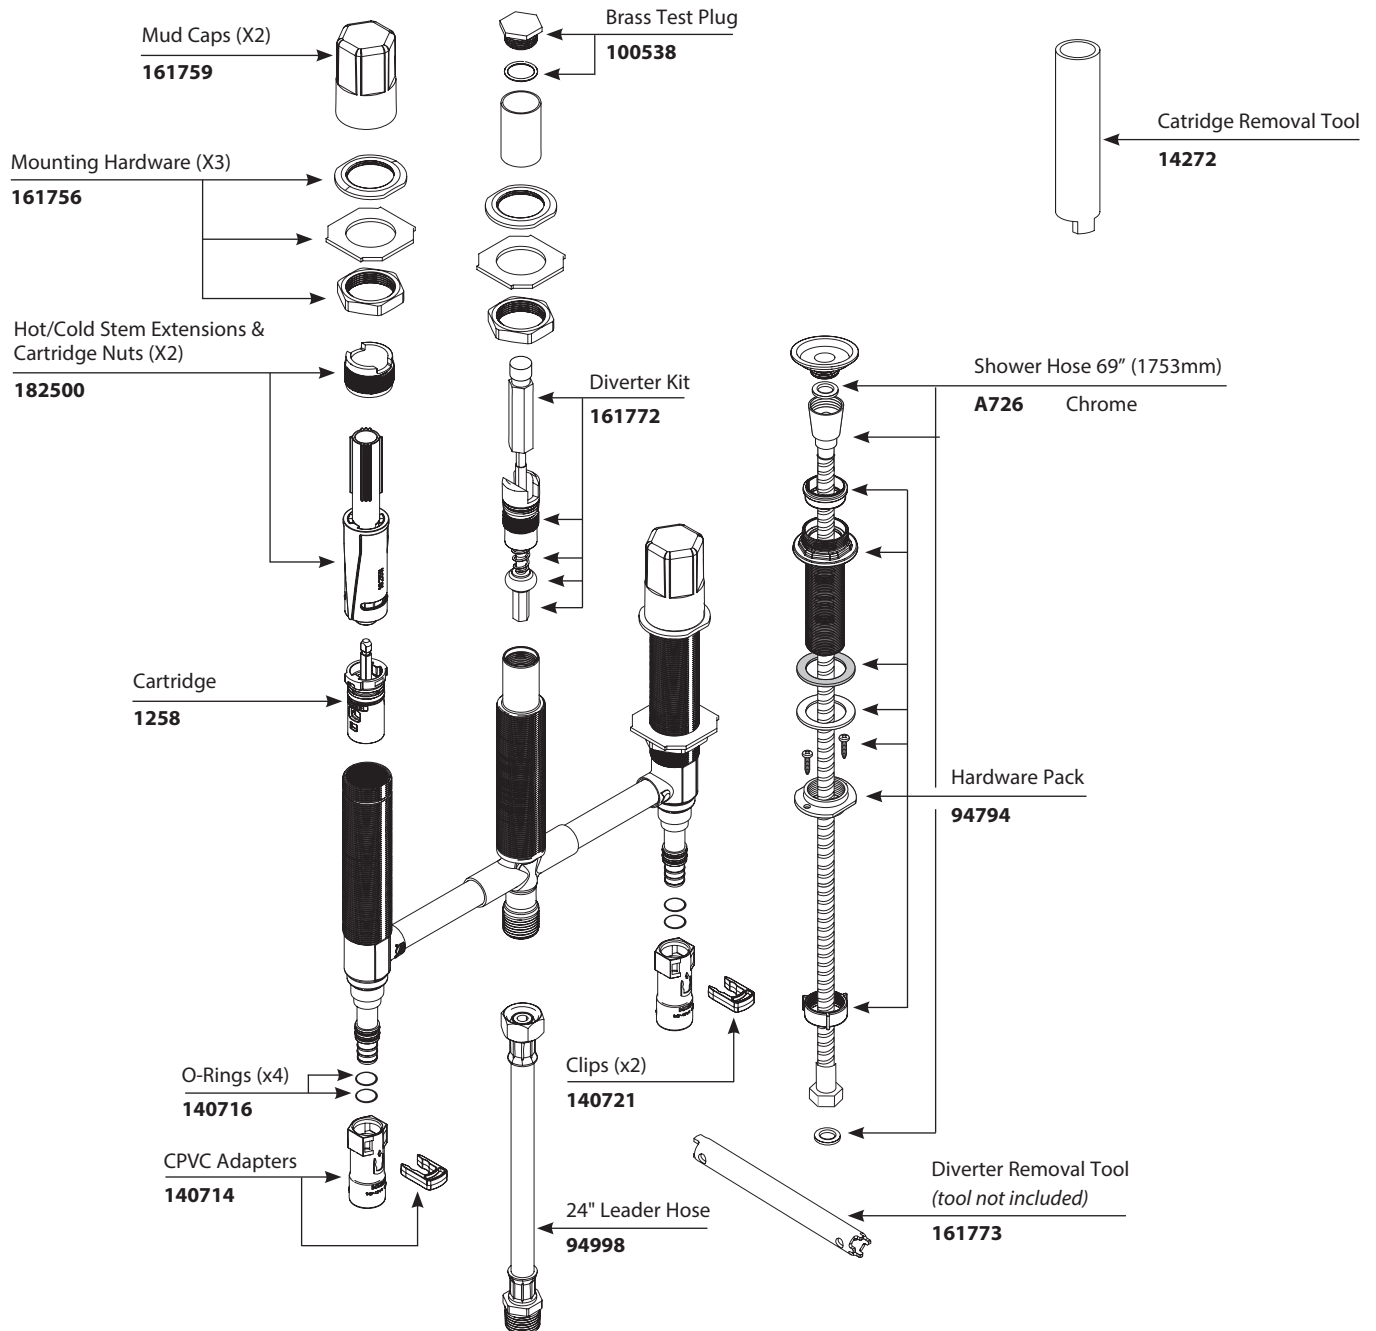

Buy it for looks. Buy it for life.®

■ Order by Part Number

*There is more than 1 version of this model.
Page down to identify the version you have.*

(For parts made after 9/2017)

Illustrated Parts

10" Fixed Roman Tub Valve with Diverter Two Handle Rough-In

MODEL
9797

CONNECTIONS
1/2" Pex/CPVC

■ Order by Part Number

Illustrated Parts

**10" Fixed Roman Tub Valve
with Diverter
Two Handle Rough-In**

MODEL
9797

CONNECTIONS
1/2" Pex/CPVC