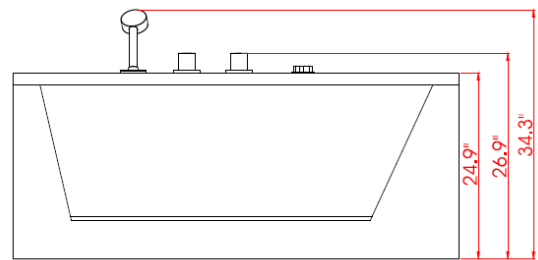

ARIEL

WHIRLPOOL

ARIEL PLATINUM PW1547032RW1 WHIRLPOOL BATHTUB

MODEL: PW1547032RW1

- Size 70.9"W x 31.5"D x 24.9"H
- Features
- 110V/60Hz
 - 1.5HP Water Pump
 - 1.5KW Heat Pump
 - Handheld Showerhead
 - LCD Control Panel
 - LED Chromatherapy Lighting
 - FM Radio & Bluetooth
 - Waterfall Faucet
 - Autopipe Cleaner
 - 19 Hydro-Massage Jets

SPECIFICATIONS

FRONT VIEW

BACK VIEW

SIDE VIEW

TOP VIEW