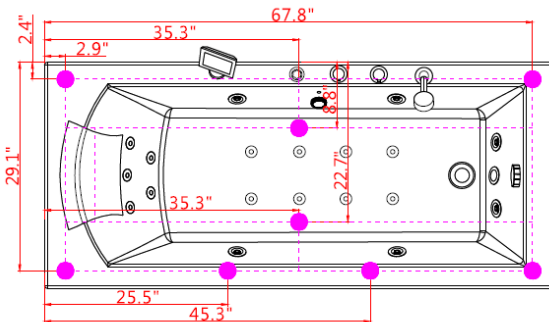

ARIEL

WHIRLPOOL

ARIEL PLATINUM PW1547032RW1 WHIRLPOOL BATHTUB

MODEL: PW1547032RW1

- Size 70.9"W x 31.5"D x 24.9"H
- Features
- 110V/60Hz
 - 1.5HP Water Pump
 - 1.5KW Heat Pump
 - Handheld Showerhead
 - LCD Control Panel
 - LED Chromatherapy Lighting
 - FM Radio & Bluetooth
 - Waterfall Faucet
 - Autopipe Cleaner
 - 19 Hydro-Massage Jets

SPECIFICATIONS

FRONT VIEW

BACK VIEW

SIDE VIEW

TOP VIEW