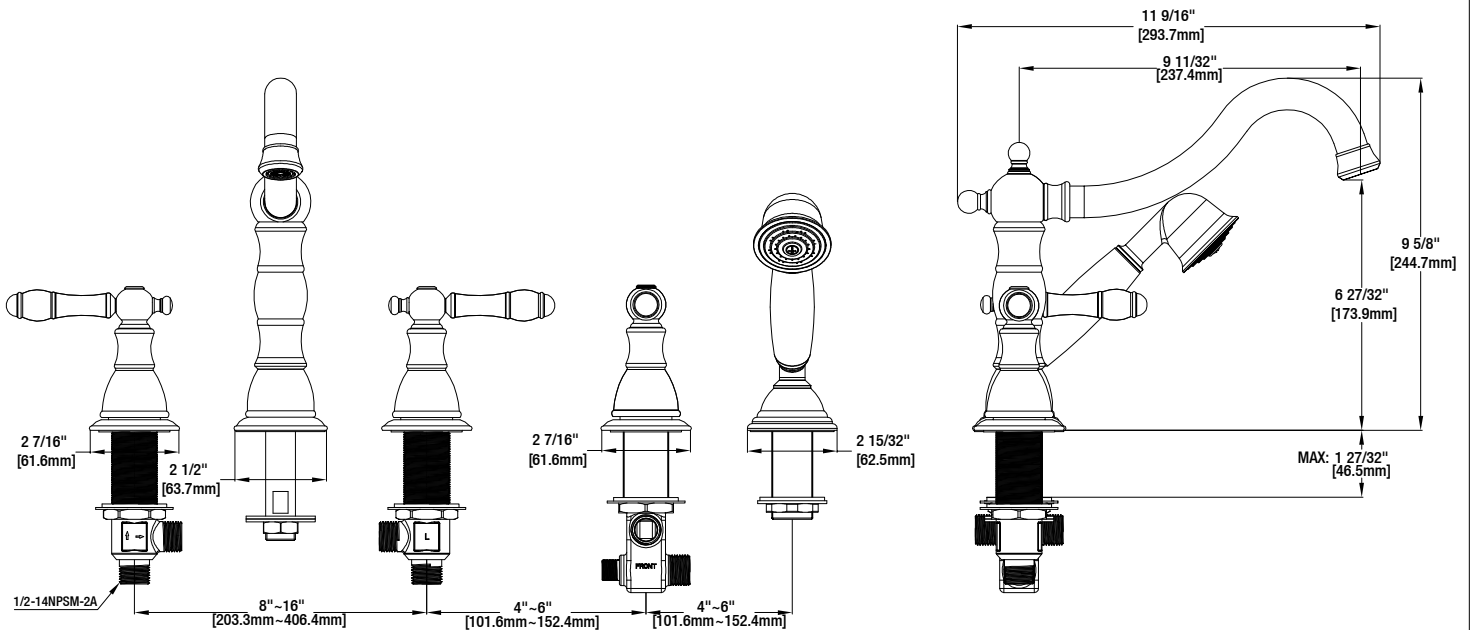

Lyndhurst 2-Handle Roman Tub Faucet with Handheld Shower

MODEL	Internet SKU #	FINISH
HD883X-0004	301298779	Brushed Nickel
HD883X-0027D	301298776	Bronze

FEATURES

- Requires 5-Hole Sink
- 1/2" IPS Connections
- Max Flow Rate: 1.8 gpm (6.8 L/min) at 60 psi
- Spout Reach: 9 11/32"
- Spout Height: 9 5/8"
- Ceramic Valve for Lifetime Drip-Free Operation
- With Zinc Lever Handle

CODE COMPLIANCE

- IAPMO Certified: ASME A112.18.1/CSA B125.1
- Calgreen Certified
- EPA Watersense Certified
- ADA Compliant

WARRANTY

- Limited Lifetime Warranty

INSTALLATION DIMENSIONS

Glacier Bay reserves the right to make changes in specifications and materials and to change and discontinue models, both without notice or obligation. Dimensions are for reference only.