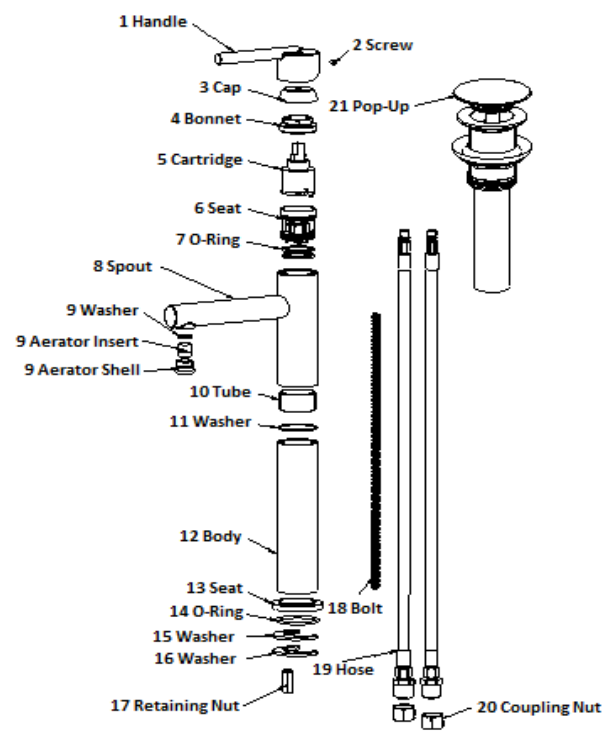

# Geneva Vessel Faucet . SPARE PARTS

525568  
Chrome

525576  
Satin Nickel

No.	Name	525568		525576	
		Order Code	List Price	Order Code	List Price
1	Handle				
2	Screw				
3	Cap				
4	Bonnet				
5	Cartridge	907410	\$8.12	907410	\$8.12
6	Seat				
7	O-Ring				
8	Spout				
9	Cartridge	907423	\$7.04	907436	\$7.50
	Washer				
	Spring				
10	Tube				
11	Washer				
12	Body				
13	Seat				
14	O-Ring				
15	Washer				
16	Washer				
17	Retaining Nut				
18	Bolt				
19	Hose				
20	Coupling Nut				
21	Pop-Up	907444	\$37.35	907451	\$41.31