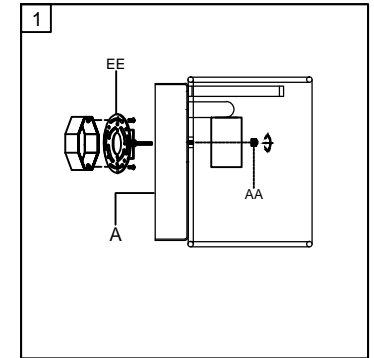

Hardware Used

AA Cap nut X 2