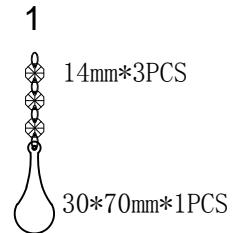

Trade Mark:  
CRYSTAL WORLD INC

Product Name: Wall lamp  
Model :5005W24C-RC  
120Vac, 60Hz,AC ONLY  
Lamp Size:W24"xH7"xE5"

Intertek  
4006677

## WALL LAMP ASSEMBLY INSTRUCTIONS

1. Place fixture(A) onto Butterfly (EE).  
Secure with cap nuts (AA).

### Hardware Used

AA Cap nut  X 2

2. Please hang the crystal (1) to the fixture.

14PCS

3. Install light bulbs ( not included).  
Use bulb  **120V G9 4\*40W Max.**