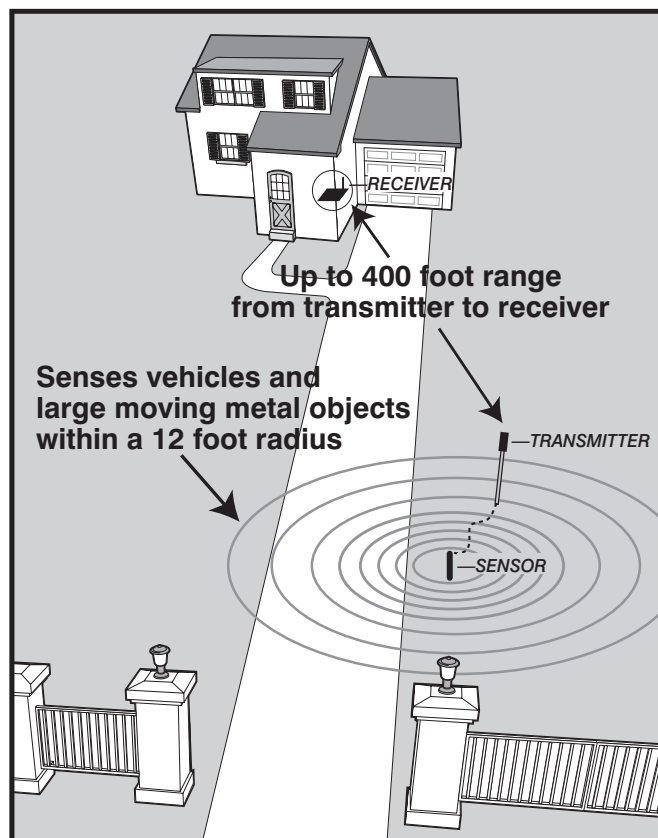

**NEW
IMPROVED**

WIRELESS DRIVEWAY ALARM

Provides driveway monitoring
for home, property or workplace.

STANDARD FEATURES

- Electromagnetic technology detects vehicles entering and exiting driveway and alerts you with an indoor chime.
- Up to 400' range from indoor receiver to driveway sensor/transmitter.
- Does not detect people or animals, eliminating false signals.
- Transmitter requires 2 "AA" batteries (not included). *Lithium alkaline AA batteries are recommended for extreme climates (hot or cold).*
- Ideal for monitoring parked boats, RVs, motorcycles, etc.
- 12 Month Warranty.

New Advanced Detection Design...

- features *Sensitivity Adjustment* (3'–12' radius) that reduces false signals caused by neighboring traffic.
- eliminates false signals due to extreme changes in temperature.
- includes adjustable dip switches for "cross talk" protection.
- professional grade in-ground electromagnetic sensor detection technology.