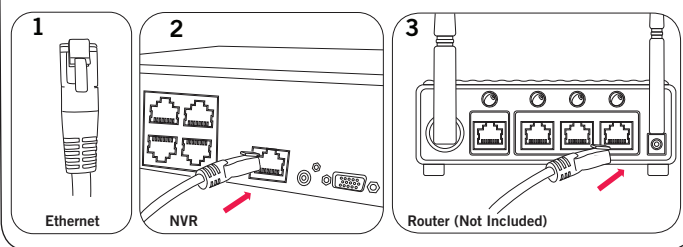

CONNECTING YOUR ROUTER