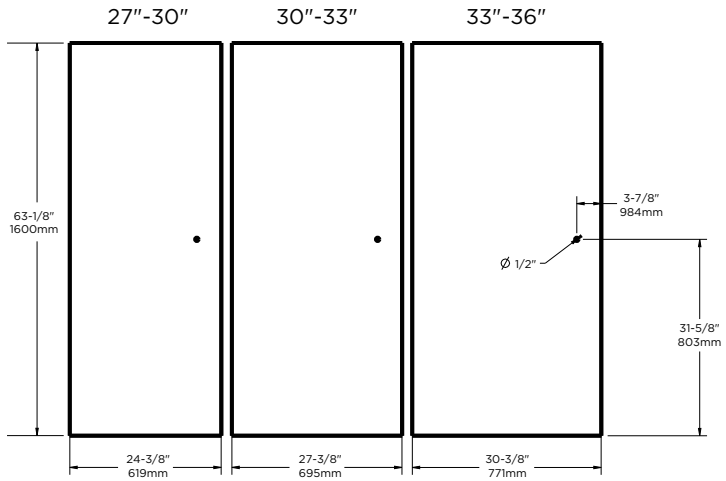

## Shower Door

## NO TOP TRACK PIVOTING SHOWER GLASS PANELS

**MATERIALS:**

1/4" (6mm) Tempered Glass Panel.

**INSTALLATION:**

Detailed Instructions and Hardware Included for Easy Installation.

**UNIQUE FEATURE:**

Spot Guard Easy Clean Coating.  
Fits Doors with Openings of 27"-30"(68cm-76cm), 30"-33"(76cm-83cm) or 33"-36"(83cm-91cm), with a Height of 64" 3/4 (164cm)