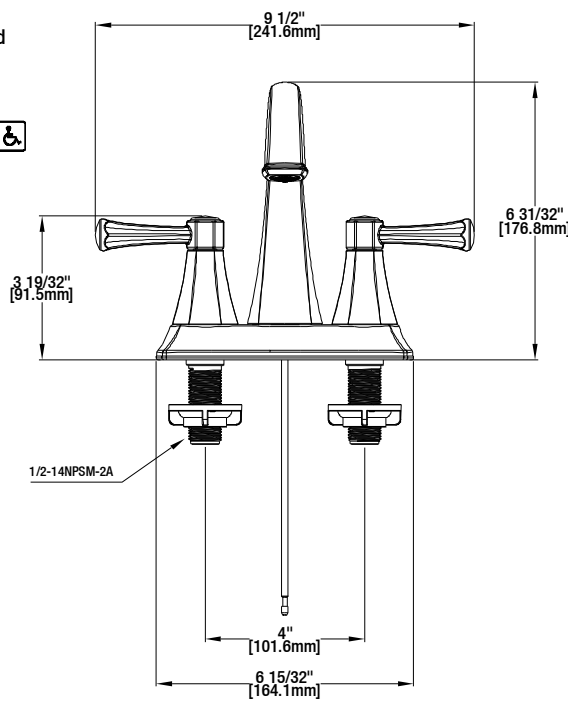

Stillmore 4 in. Centerset 2-Handle Lavatory Faucet

MODEL	SKU #	FINISH
HD67295W-6001	306069135	Chrome
HD67295W-6004	306069112	Brushed Nickel
HD67295W-6027D	306069097	Bronze

FEATURES

- Requires 3-Hole Sink with 4" On-Center
- 1/2" IPS Connections
- Max Flow Rate: 1.2 gpm (4.5 L/min) at 60 psi
- Max Countertop Thickness: 1 1/8"
- Spout Reach: 4 27/32"
- Spout Height: 4 15/32"
- 1/4 Turn Ceramic Valve for Lifetime Drip-Free Operation
- With ClickInstall™ Drain Assembly
- With Zinc Lever Handle

CODE COMPLIANCE

- IAPMO Certified: ASME A112.18.1/CSA B125.1
- Compliant to NSF/ANSI 61 Section 9
- Compliant to NSF/ANSI 372
- Calgreen Certified
- EPA WaterSense Certified
- Meets AB 1953 Lead Standard
- ADA Compliant

WARRANTY

- Limited Lifetime Warranty

INSTALLATION DIMENSIONS

Glacier Bay reserves the right to make changes in specifications and materials and to change and discontinue models, both without notice or obligation. Dimensions are for reference only.