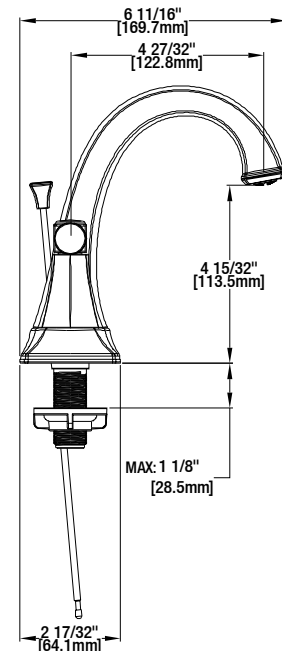

Stillmore 4 in. Centerset 2-Handle Lavatory Faucet

MODEL	SKU #	FINISH
HD67295W-6001	306069135	Chrome
HD67295W-6004	306069112	Brushed Nickel
HD67295W-6027D	306069097	Bronze

FEATURES

- Requires 3-Hole Sink with 4" On-Center
- 1/2" IPS Connections
- Max Flow Rate: 1.2 gpm (4.5 L/min) at 60 psi
- Max Countertop Thickness: 1 1/8"
- Spout Reach: 4 27/32"
- Spout Height: 4 15/32"
- 1/4 Turn Ceramic Valve for Lifetime Drip-Free Operation
- With ClickInstall™ Drain Assembly
- With Zinc Lever Handle

CODE COMPLIANCE

- IAPMO Certified: ASME A112.18.1/CSA B125.1
- Compliant to NSF/ANSI 61 Section 9
- Compliant to NSF/ANSI 372
- Calgreen Certified
- EPA WaterSense Certified
- Meets AB 1953 Lead Standard
- ADA Compliant

WARRANTY

- Limited Lifetime Warranty

INSTALLATION DIMENSIONS

Glacier Bay reserves the right to make changes in specifications and materials and to change and discontinue models, both without notice or obligation. Dimensions are for reference only.