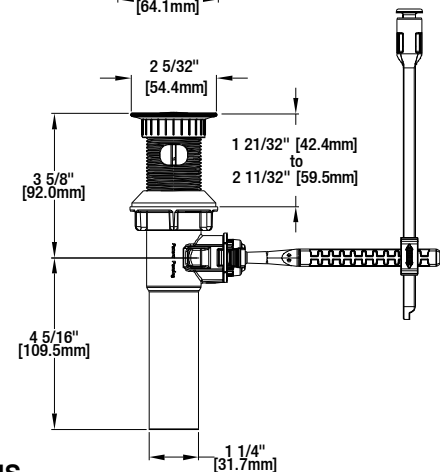

Stillmore 4 in. Centerset 2-Handle Lavatory Faucet

MODEL	SKU #	FINISH
HD67295W-6001	306069135	Chrome
HD67295W-6004	306069112	Brushed Nickel
HD67295W-6027D	306069097	Bronze

FEATURES

- Requires 3-Hole Sink with 4" On-Center
- 1/2" IPS Connections
- Max Flow Rate: 1.2 gpm (4.5 L/min) at 60 psi
- Max Countertop Thickness: 1 1/8"
- Spout Reach: 4 27/32"
- Spout Height: 4 15/32"
- 1/4 Turn Ceramic Valve for Lifetime Drip-Free Operation
- With ClickInstall™ Drain Assembly
- With Zinc Lever Handle

CODE COMPLIANCE

- IAPMO Certified: ASME A112.18.1/CSA B125.1
- Compliant to NSF/ANSI 61 Section 9
- Compliant to NSF/ANSI 372
- Calgreen Certified
- EPA WaterSense Certified
- Meets AB 1953 Lead Standard
- ADA Compliant

WARRANTY

- Limited Lifetime Warranty

INSTALLATION DIMENSIONS

Glacier Bay reserves the right to make changes in specifications and materials and to change and discontinue models, both without notice or obligation. Dimensions are for reference only.