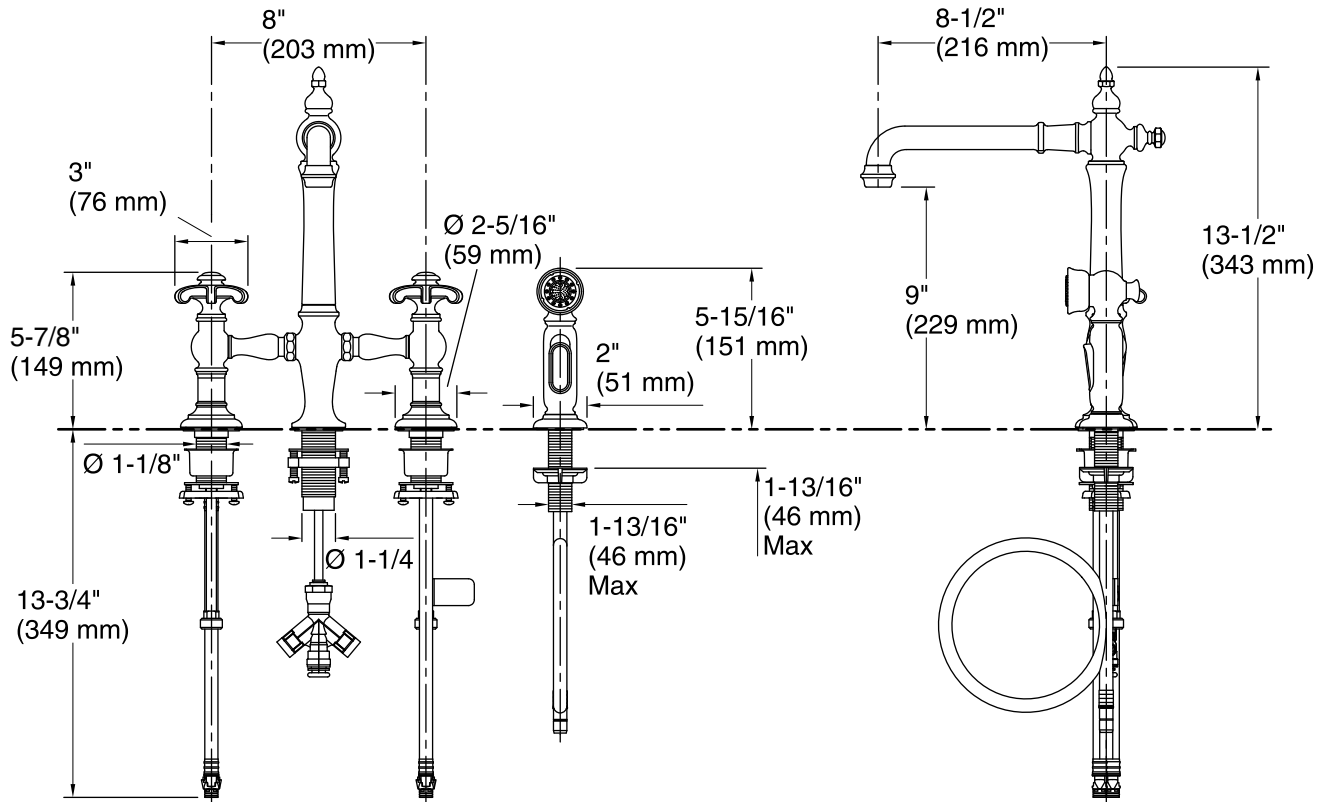

### Technical Information

All product dimensions are nominal.

Valve body: Plastic

### Spout:

Spout reach: 8-1/2" (216 mm)

Handle clearance: 1-1/2" (38 mm)