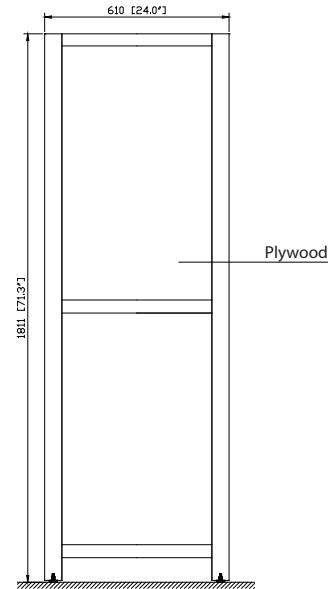

Avanity

MODERO-LT24-CG
 MODERO-LT24-ES
 MODERO-LT24-WT

Features

- Solid poplar frame and birch veneer plywood
- 1 soft-close glass door
- 4 soft-close drawers
- Brushed nickel finished hardware
- Adjustable height levelers

Colors / Finishes

- Chilled Gray
- Espresso
- White

Nominal Dimension

- 24W x 20D x 71H (inches)

Components

Vanity	MODERO-CG	MODERO-ES	MODERO-WT
--------	-----------	-----------	-----------

Product Diagrams

Front

Back

Side

Top