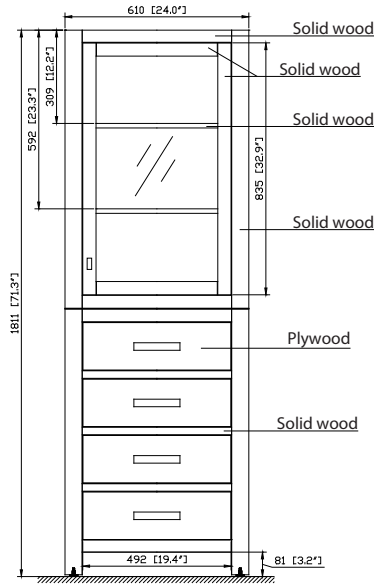

Avanity

MODERO-LT24-CG
 MODERO-LT24-ES
 MODERO-LT24-WT

Features

- Solid poplar frame and birch veneer plywood
- 1 soft-close glass door
- 4 soft-close drawers
- Brushed nickel finished hardware
- Adjustable height levelers

Colors / Finishes

- Chilled Gray
- Espresso
- White

Nominal Dimension

- 24W x 20D x 71H (inches)

Components

Vanity	MODERO-CG	MODERO-ES	MODERO-WT
--------	-----------	-----------	-----------

Product Diagrams

Front

Back

Side

Top