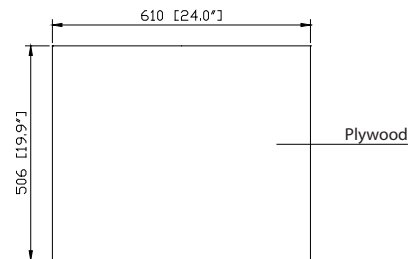

Colors / Finishes

- Chilled Gray
- Espresso
- White

Nominal Dimension

- 24W x 20D x 71H (inches)

Components

Vanity	MODERO-CG	MODERO-ES	MODERO-WT
--------	-----------	-----------	-----------

Product Diagrams

Front

Back

Side

Top