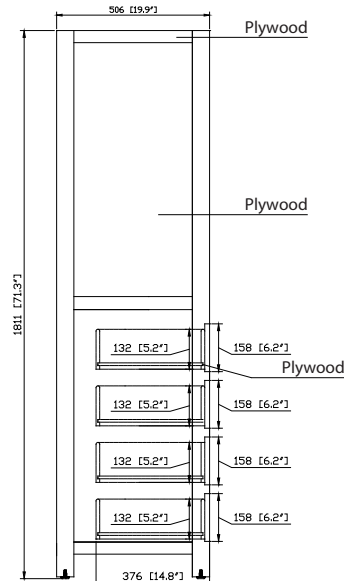

Avanity

MODERO-LT24-CG
 MODERO-LT24-ES
 MODERO-LT24-WT

Features

- Solid poplar frame and birch veneer plywood
- 1 soft-close glass door
- 4 soft-close drawers
- Brushed nickel finished hardware
- Adjustable height levelers

Colors / Finishes

- Chilled Gray
- Espresso
- White

Nominal Dimension

- 24W x 20D x 71H (inches)

Components

Vanity	MODERO-CG	MODERO-ES	MODERO-WT
--------	-----------	-----------	-----------

Product Diagrams

Front

Back

Side

Top