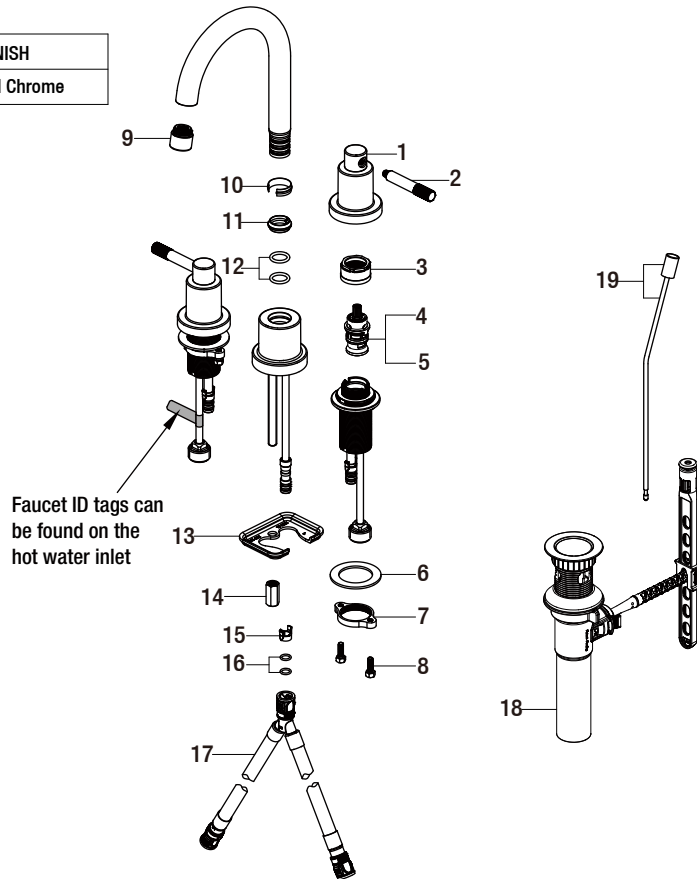

schön™

Replacement Parts List

8 in. Widespread 2-Handle High-Arc Bathroom Faucet in Chrome

MODEL	Internet SKU #	FINISH
67704W-6001	206777977	Polished Chrome

Many replacement parts can be purchased online or at your local store. Please use the table below to identify the part SKU number needed, go to schonsimplymodern.com, and check for online and store availability. If you can't find the part you are looking for, please call (800) 880-8164.

Part	Description	Part #	Internet SKU #	Store SKU #	Part	Description	Part #	Internet SKU #	Store SKU #
1	Handle seat	RP1716201			11	Clip	RP70023		
2	Handle	RP1347101			12	O-ring	RP60008		
3	Bonnet nut	RP70193	206671342		13	Washer	RP70228		
4	Cartridge H	RP20079			14	Lock nut	RP56026		
5	Cartridge C	RP20080			15	Block	RP70421		
6	Washer	RP64147			16	O-ring	RP60002		
7	Nut	RP56059			17	Quick connect hose	RP70430		
8	Screw	RP50004			18	ClickInstall™ drain assembly	RP4022801		
9	Aerator	RP3024801			19	Lift rod	RP4024901		
10	Wearable ring	RP70077							