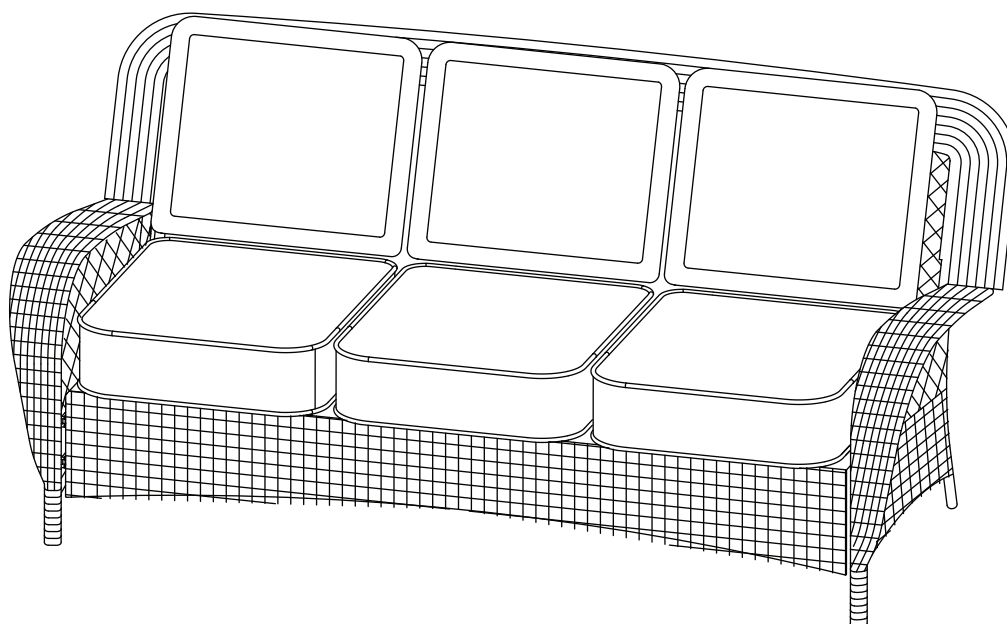

Item # 1002 554 963
Model # FRS80812CT

USE AND CARE GUIDE

BEACON PARK SOFA

Questions, problems, missing parts? Before returning to the store,
call Hampton Bay Customer Service.
8 a.m. - 7 p.m., EST, Monday - Friday, 9 a.m. - 6 p.m., EST, Saturday