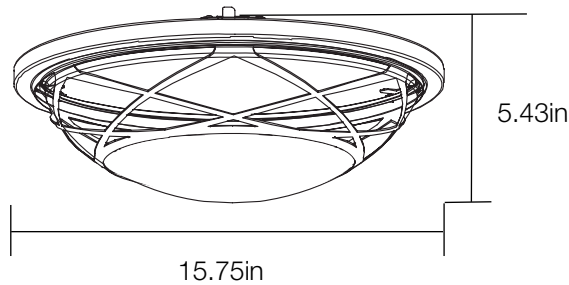

PRODUCT SPECIFICATIONS

15in Matte Black Deco Flushmount

56564101
SKU# 1004816499

SPECIFICATIONS

Model Number	56564101
SKU	1004816499
OSMID	311084483
Power	22W
AC Voltage, Frequency	120V, 60 Hz
Color Temp (nom.)	3000K/4000K/5000K
Operation Temp	-4°F ~ 113°F
CRI	80
Lumen Output (min.)	1200 lm
Dimming	YES
Lifetime Rating	L70/50000Hrs
Efficacy	54.5 lm/watt

ADVANTAGES

- 50,000 Hours of Rated Life
- 5 Year Warranty
- Frosted White Shade
- Adjust Color of Light with Integrated Switch to Soft White, Bright White or Daylight (3000K/4000K/5000K)

PACKAGING

Weight (±0.5 lb)	3.21 lbs
Size (L x W x H) (±0.1 in)	15.75in x 15.75in x 5.43in
Box Dimensions	16.77in x 6.30in x 16.85in
Gross Weight	4.41 lbs
UPC	849489070216