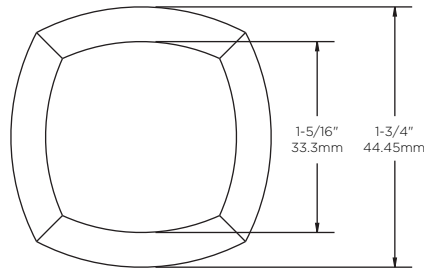

TECHNICAL DATA

Shower Door

MANDARA KNOB

MATERIALS: Zinc Die Cast.

INSTALLATION: Detailed Instructions and Hardware Included for Easy Installation.

UNIQUE FEATURE: Coordinates with Delta® Faucets and Bath Hardware.
Compatible with All Delta® Pivoting Doors.