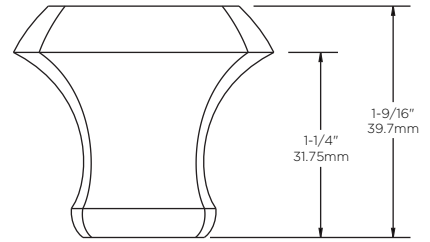

TECHNICAL DATA

Shower Door

MANDARA KNOB

MATERIALS: Zinc Die Cast.

INSTALLATION: Detailed Instructions and Hardware Included for Easy Installation.

UNIQUE FEATURE: Coordinates with Delta® Faucets and Bath Hardware.
Compatible with All Delta® Pivoting Doors.