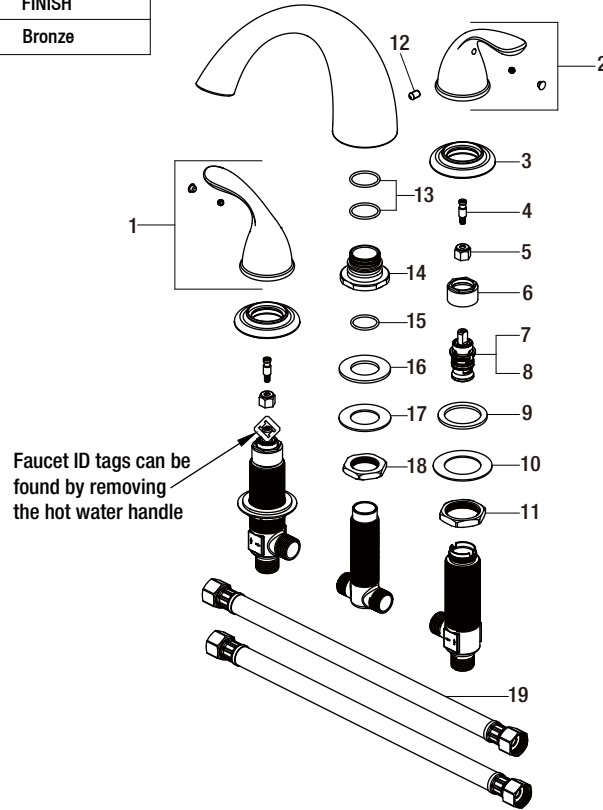

Replacement Parts List

Builders 2-Handle Deck-Mount Roman Tub Faucet in Bronze

MODEL	SKU #	FINISH
HD461-3027H2	304367453	Bronze

Many replacement parts can be purchased online or at your local store. Please use the table below to identify the part SKU number needed, go to HOMEDEPOT.COM, and check for online and store availability. If you can't find the part you are looking for, please call 1-855-HD-GLACIER.

Part	Description	Part Number	Internet SKU #	Store SKU #
1	Handle assembly H	RP1352927H2		
2	Handle assembly C	RP1353027H2		
3	Flange	RP8061427H2		
4	Connector	RP70116		
5	Inverter	RP64044	206671349	
6	Bonnet	RP70001		
7	Cartridge H	RP20067	301158139	
8	Cartridge C	RP20068	301158129	
9	Rubber washer	RP64023		
10	Metal washer	RP64024		

Part	Description	Part Number	Internet SKU #	Store SKU #
11	Mounting nut	RP56014		
12	Set screw	RP50103		
13	O-ring	RP60056		
14	Connector	RP70459		
15	O-ring	RP60094		
16	Rubber washer	RP64035		
17	Metal washer	RP64036		
18	Nut	RP56088		
19	Hose	RP70042		