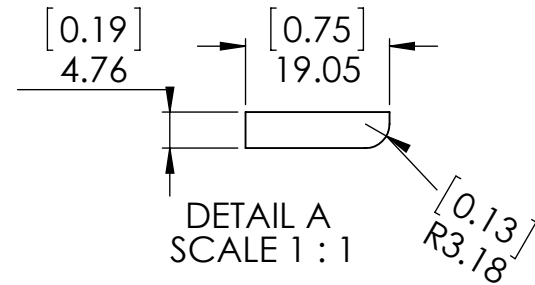

Item ID	Description
EH9701M-GB	Scribe Moulding 97x0.19x0.75

Rev	ECO #	Description	REV'D BY DATE	CHK'D BY DATE	APRV'D BY DATE
0		New Release	KISM 10/14/16	KISM 10/14/16	KISM 10/14/16

⊖ A

**PROPRIETARY AND CONFIDENTIAL**  
THE INFORMATION CONTAINED IN THIS DRAWING IS THE SOLE PROPERTY OF WOODCRAFTERS. ANY REPRODUCTION IN PART OR AS A WHOLE WITHOUT THE WRITTEN PERMISSION OF WOODCRAFTERS IS PROHIBITED.

UNLESS OTHERWISE SPECIFIED  
DIMENSIONS ARE IN MM. AND (INCHES)  
TOLERANCES ARE  
+ 0.019 [0.50] - 0.019 [0.50]  
SCALE:1:20

	NAME	DATE
DRAWN	Kadir S.	10/15/16
CHECKED	Kadir S.	10/15/16
ENG APPR.	V. Sanchez	