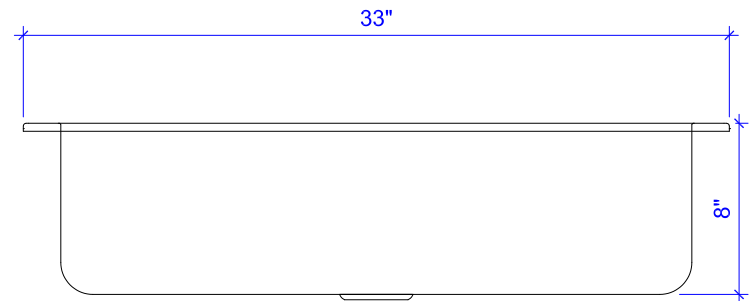

Angelico Drop-In Copper Sink

Model # [SK101-33AC-4](#)

33" x 22" x 8"

Features

- + Drop In
- + Handmade 17 Gauge Copper
- + Antique Copper Finish
- + Lifetime Warranty

[SK101 - 33AC-4](#)

[SK101-33AC-4](#)

Product Pairing Suggestions

Rohe Copper Kitchen Sink Bottom Grid

Model # [SG003-29](#)

Antique Kitchen Strainer Drain

Model # [TB35-01](#)

Kitchen Sink ISE Disposal Flange Drain

Model # [TD35-01](#)

Copper Armor

Model # [SARMOR-201](#)

Angelico Drop-In Copper Sink

Technical Specifications

- + Outer - 33" x 22" x 8"
- + Inner - 29.5" x 16" x 8"
- + Drain - Standard Kitchen Drain
- + Thickness - 17 Gauge

FRONT VIEW

TOP VIEW

Lifetime Warranty