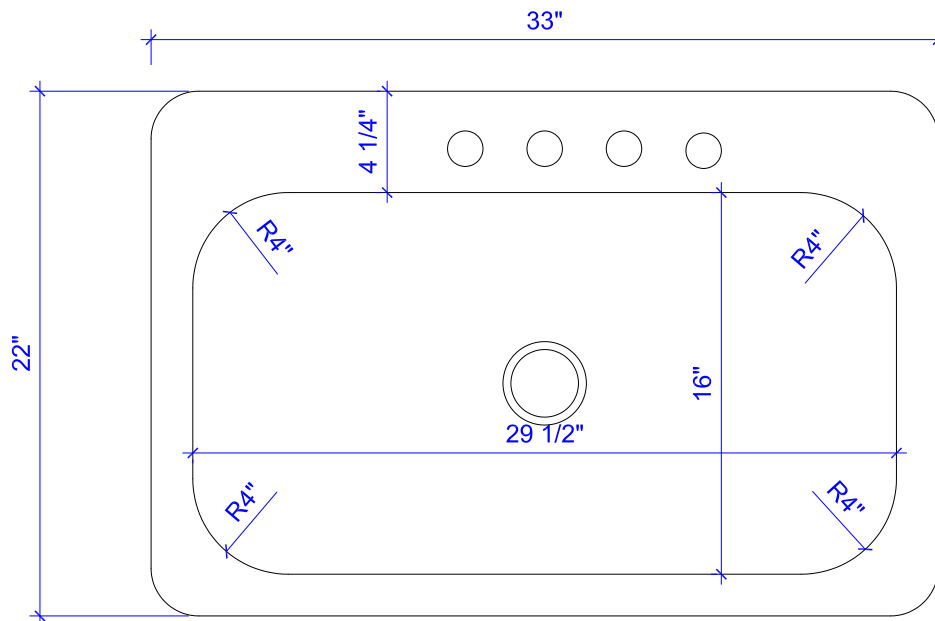

Angelico Drop-In Copper Sink

Model # [SK101-33AC-4](#)

33" x 22" x 8"

Features

- + Drop In
- + Handmade 17 Gauge Copper
- + Antique Copper Finish
- + Lifetime Warranty

[SK101 - 33AC-4](#)

[SK101-33AC-4](#)

Product Pairing Suggestions

Angelico Drop-In Copper Sink

Technical Specifications

- + Outer - 33" x 22" x 8"
- + Inner - 29.5" x 16" x 8"
- + Drain - Standard Kitchen Drain
- + Thickness - 17 Gauge

FRONT VIEW

TOP VIEW

Lifetime Warranty