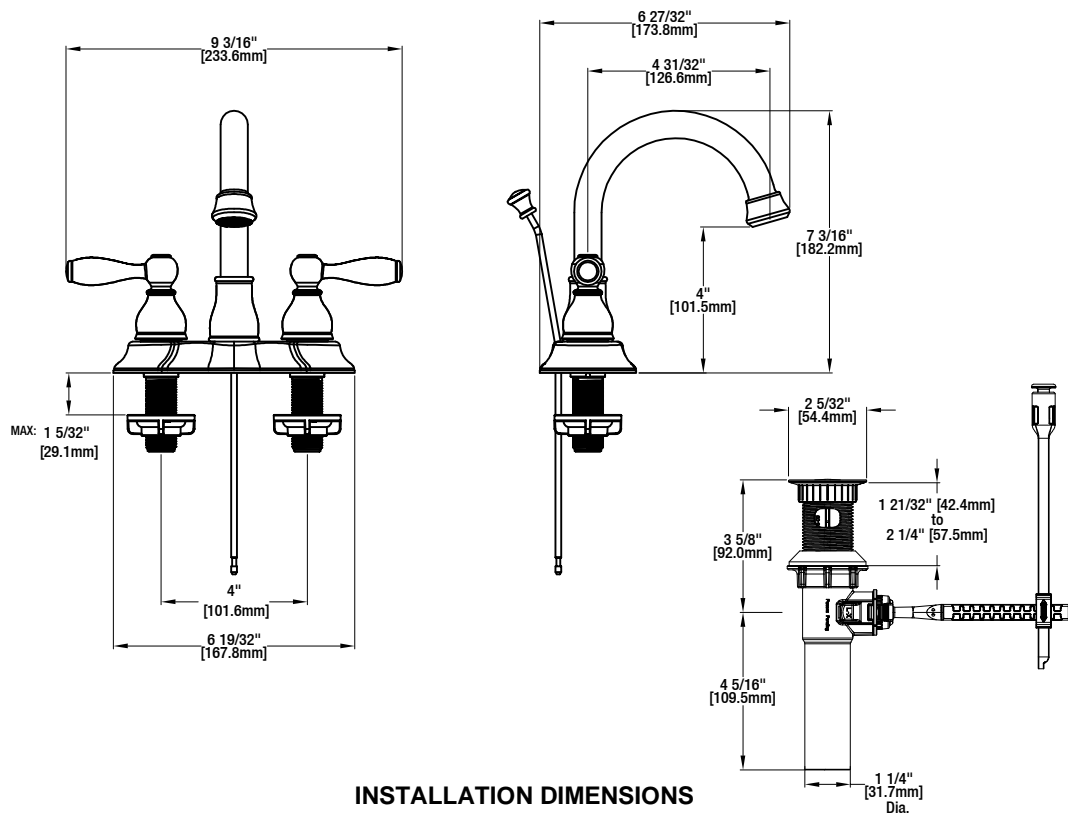

WARRANTY

- Limited Lifetime Warranty

INSTALLATION DIMENSIONS

Glacier Bay reserves the right to make changes in specifications and materials and to change and discontinue models, both without notice or obligation. Dimensions are for reference only.