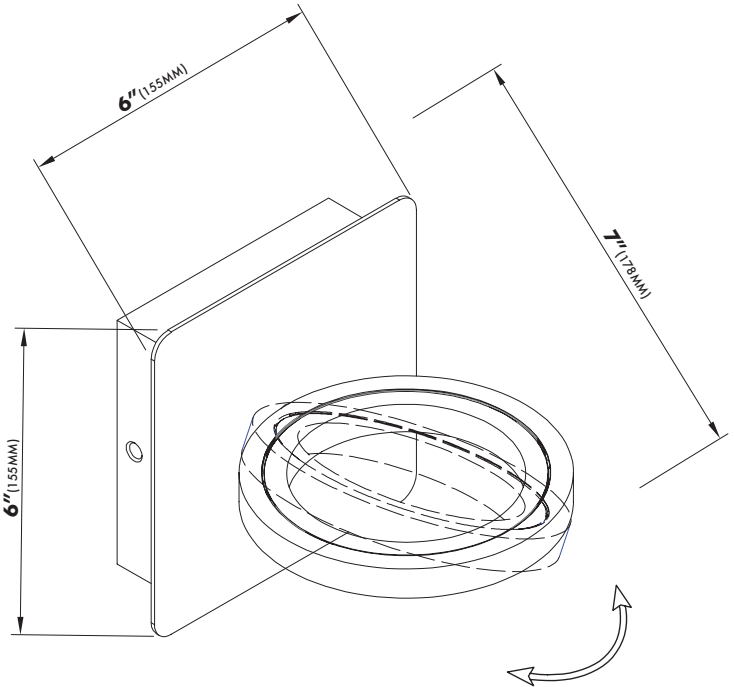

FEATURES

- Aluminum Body / Acrylic Prismatic Lens
- 340° Rotational Axis
- 290 Lumens
- 8 Watts / 120 Volts
- 3000 Kelvin Color Temperature
- Dimmable LED (15% - 100%)
with ELV - Electric Low Voltage Dimmers
- Dry Rated

**MODEL# VMW17300
DIMENSIONS**

OVERALL: **6" x 6" x 7"** (155MM x 155MM x 178MM)

THE MEASUREMENTS ARE ROUNDED TO THE NEAREST 1/4"

AVAILABLE FINISHES

AL

BL