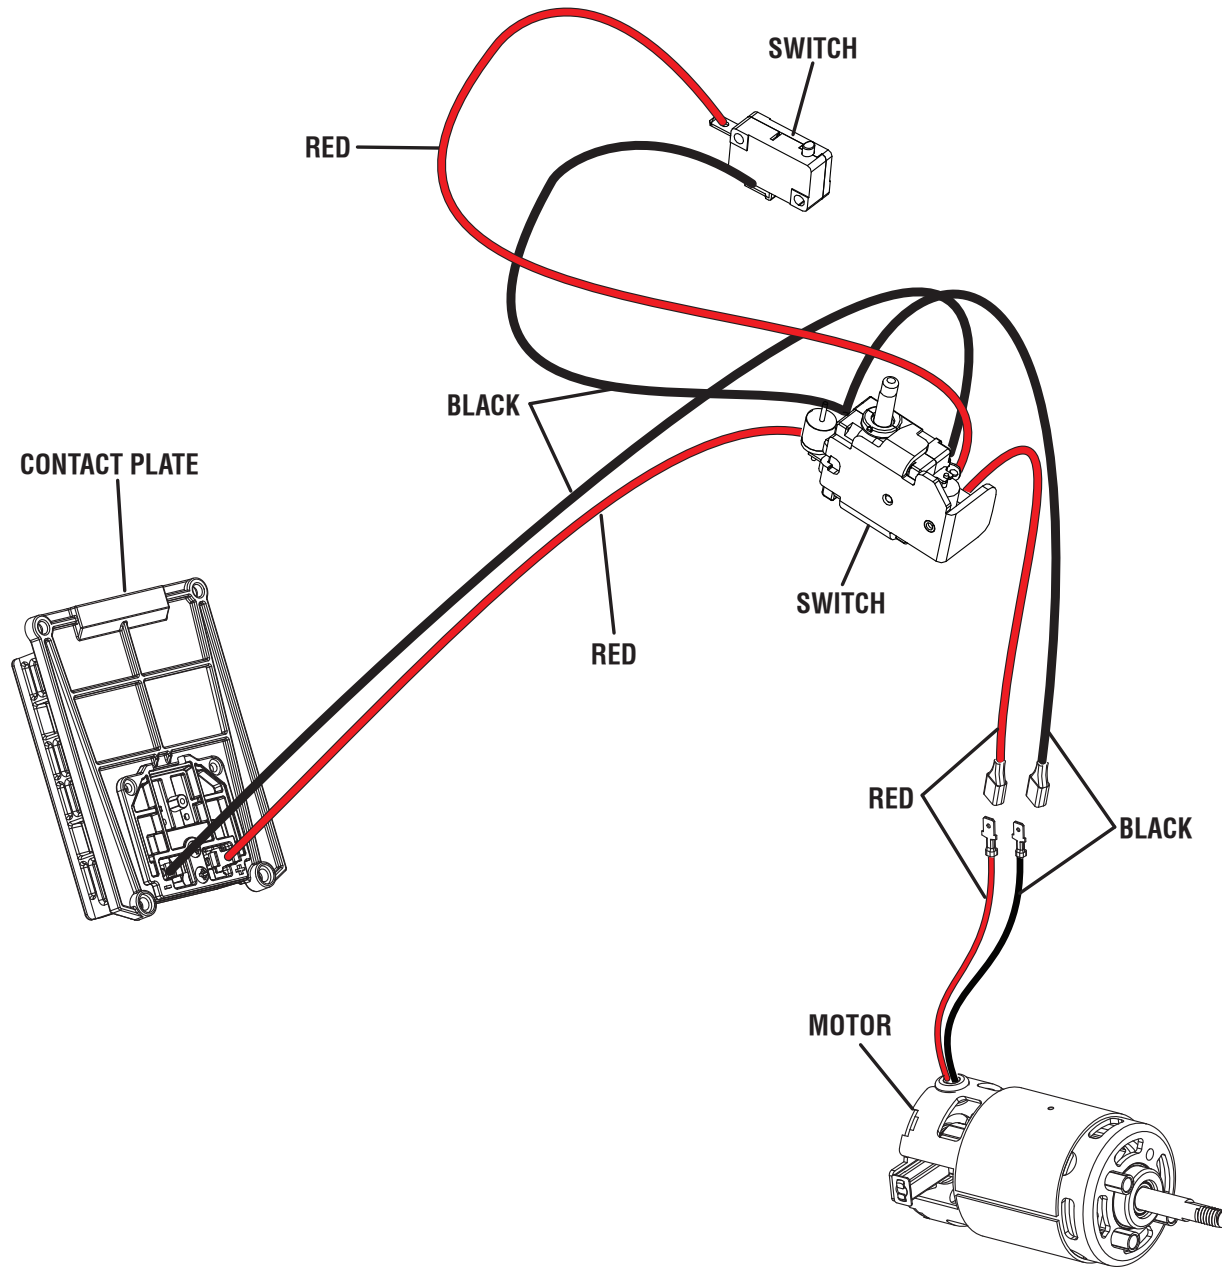

**RYOBI**  
**40 Volt Blower**  
**Mfg. No. 107508001**  
**Item No. RY40406**  
**Repair Sheet**

**TECHTRONIC INDUSTRIES POWER EQUIPMENT**

P.O. Box 1288  
Anderson, SC 29622 USA  
1-800-860-4050  
[www.ryobitools.com](http://www.ryobitools.com)

RYOBI BLOWER – ITEM NO. RY40406

PARTS LIST

KEY NO.	PART NUMBER	DESCRIPTION	QTY
1	661817001	Screw (M4 x 14 mm, T15 Torx Pan Hd.) .....	11
2	314930001	Handle Housing Assembly (Inc. Key Nos. 3-9).....	1
3	940304771	Logo Label .....	2
4	940851472	40V Label (Right).....	1
5	940851475	40V Label (Left) .....	1
6	941588304	Data Label (Left).....	1
7	941588305	Data Label (Right).....	1
8	940851473	Warning Label (Spanish & French).....	1
9	940657324	Warning Icon Label .....	1
10	314929001	Battery Holder & Switches Assembly .....	1
11	537643001	Wire Cover .....	1
12	205103001	Trigger Switch Assembly.....	1
13	671073001	Compression Spring .....	1
14	679973002	Trigger Spring.....	1
15	537640001	Inlet Housing Cover.....	1
16	742510001	Motor (40 volt).....	1
17	537639001	Motor Mounting Housing .....	1
18	661875002	Screw w/Washer (#10-24 x 15 mm, Pan Hd.).....	4
19	537642001	Fan .....	1
20	678128002	Lock Nut (M8).....	1
21	314928001	Outlet Housing Assembly .....	1
22	314931001	Blower Tube Assembly (Inc. Key No. 23) .....	1
23	940851495	Jet Fan Logo Label .....	2
	<b>Not Shown</b>		
	995000714	Operator's Manual	
	12-5-18		
	(Rev:01)		

RYOBI BLOWER - ITEM NO. RY40406

WIRING DIAGRAM