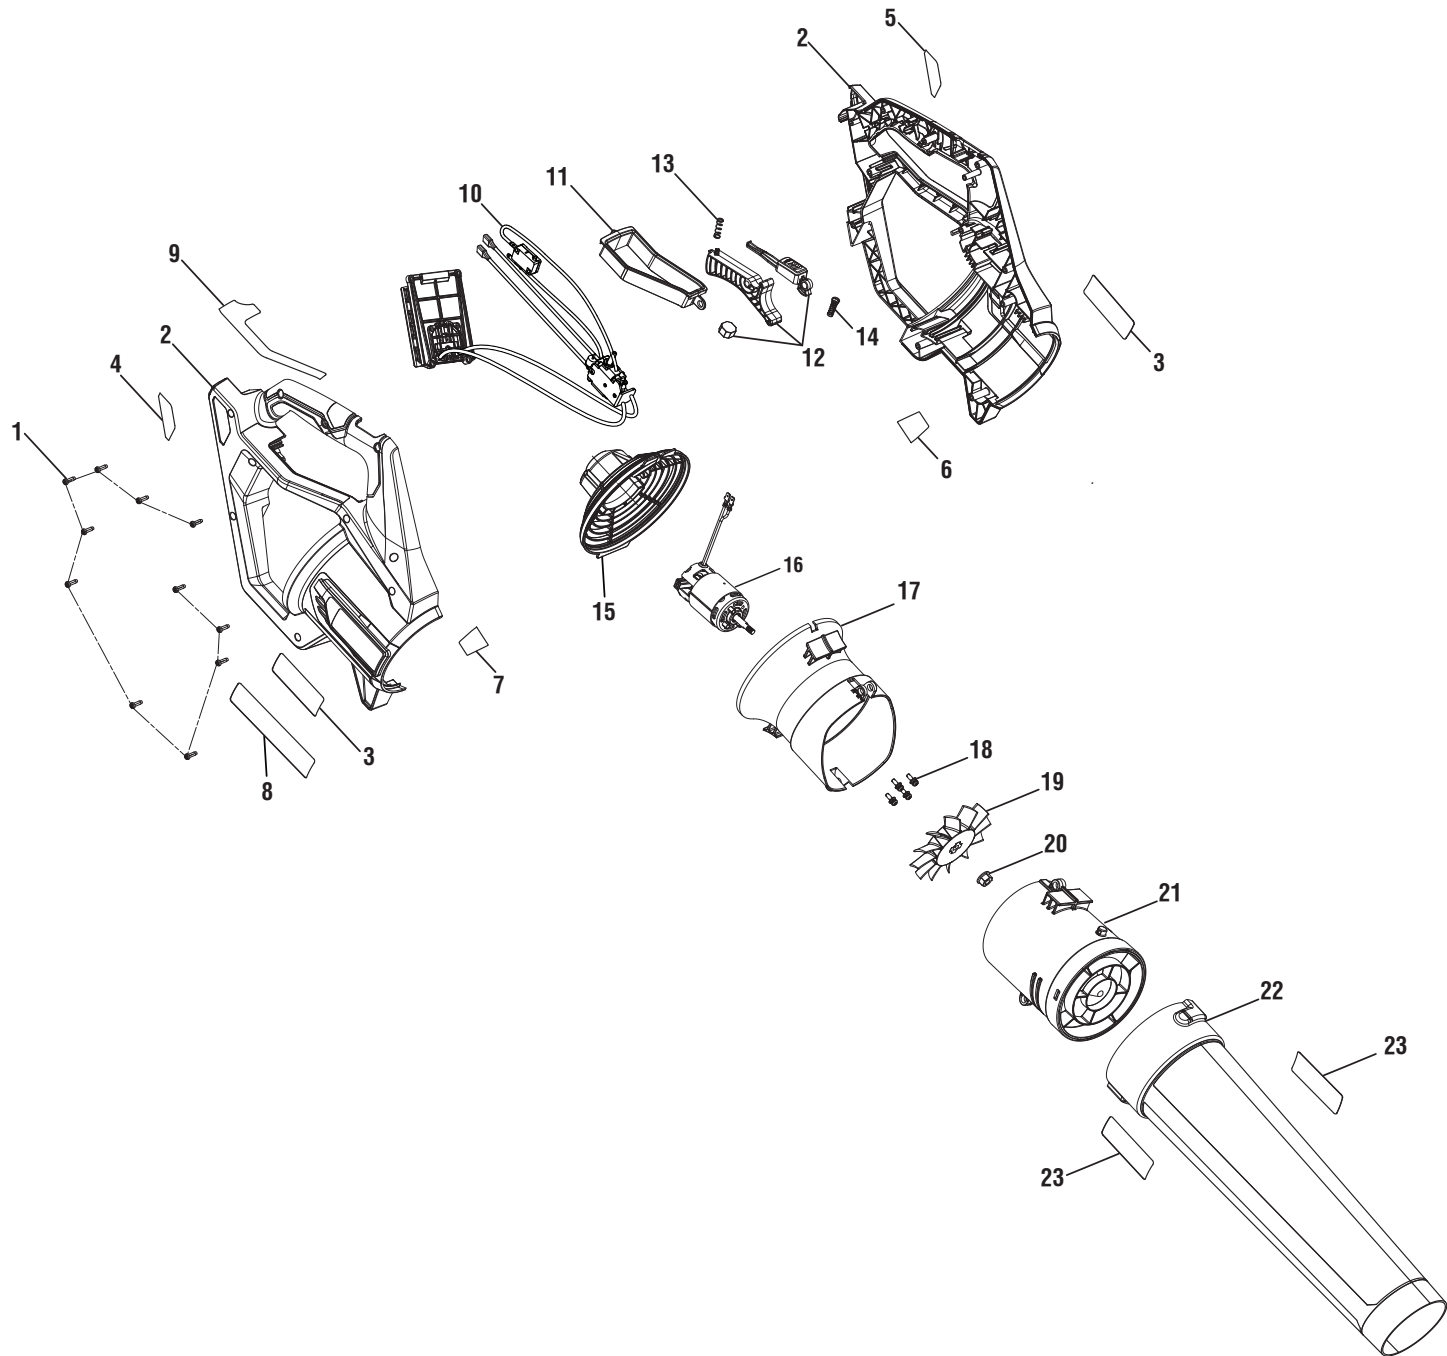

**RYOBI**  
**40 Volt Blower**  
**Mfg. No. 107508001**  
**Item No. RY40406**  
**Repair Sheet**

**TECHTRONIC INDUSTRIES POWER EQUIPMENT**

P.O. Box 1288  
Anderson, SC 29622 USA  
1-800-860-4050  
[www.ryobitools.com](http://www.ryobitools.com)

RYOBI BLOWER – ITEM NO. RY40406

PARTS LIST

KEY NO.	PART NUMBER	DESCRIPTION	QTY
1	661817001	Screw (M4 x 14 mm, T15 Torx Pan Hd.) .....	11
2	314930001	Handle Housing Assembly (Inc. Key Nos. 3-9).....	1
3	940304771	Logo Label .....	2
4	940851472	40V Label (Right).....	1
5	940851475	40V Label (Left) .....	1
6	941588304	Data Label (Left).....	1
7	941588305	Data Label (Right).....	1
8	940851473	Warning Label (Spanish & French).....	1
9	940657324	Warning Icon Label .....	1
10	314929001	Battery Holder & Switches Assembly .....	1
11	537643001	Wire Cover .....	1
12	205103001	Trigger Switch Assembly.....	1
13	671073001	Compression Spring .....	1
14	679973002	Trigger Spring.....	1
15	537640001	Inlet Housing Cover.....	1
16	742510001	Motor (40 volt).....	1
17	537639001	Motor Mounting Housing .....	1
18	661875002	Screw w/Washer (#10-24 x 15 mm, Pan Hd.).....	4
19	537642001	Fan .....	1
20	678128002	Lock Nut (M8).....	1
21	314928001	Outlet Housing Assembly .....	1
22	314931001	Blower Tube Assembly (Inc. Key No. 23) .....	1
23	940851495	Jet Fan Logo Label .....	2
	<b>Not Shown</b>		
	995000714	Operator's Manual	
	12-5-18		
	(Rev:01)		

RYOBI BLOWER - ITEM NO. RY40406

WIRING DIAGRAM