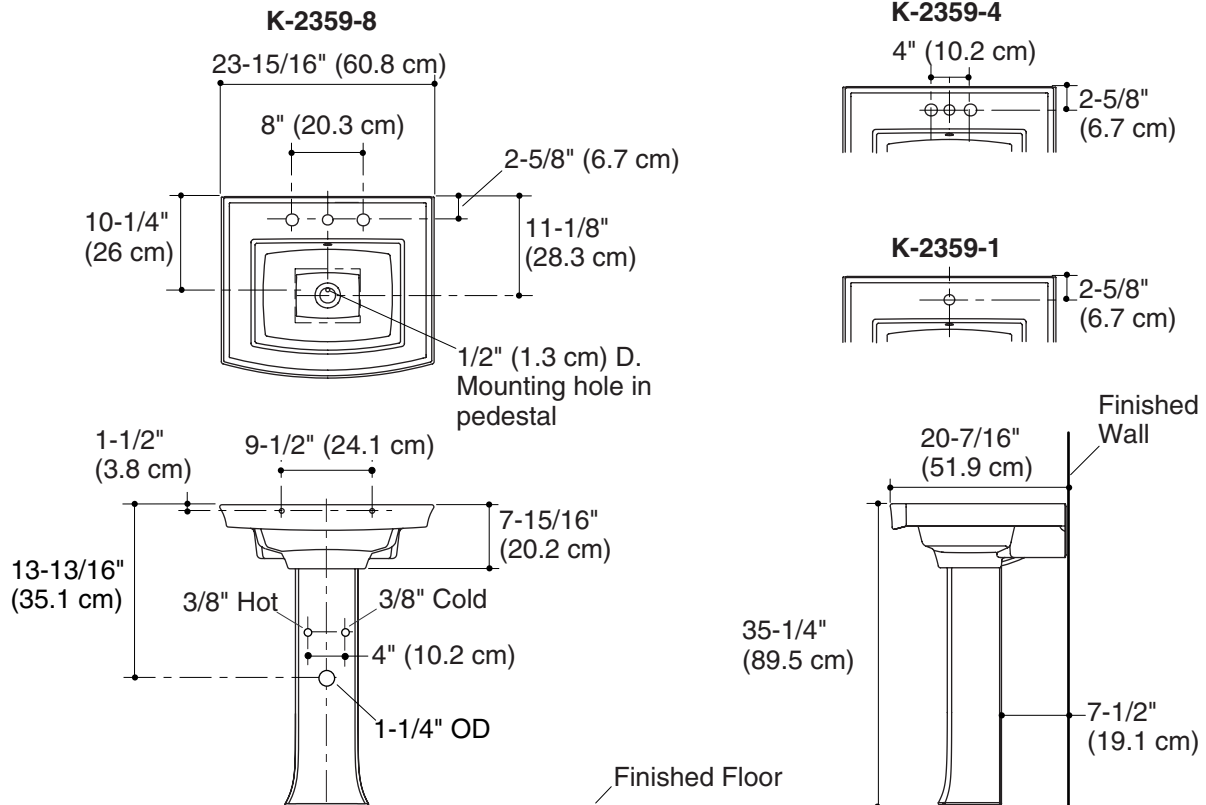

Features

- Vitreous china
- With overflow
- 8" (20.3 cm) centers (-8), 4" (10.2 cm) centers (-4), or single-hole (-1)
- Includes installation hardware
- 24" (61 cm) x 20-1/2" (52.1 cm) x 35-1/4" (89.5 cm)

Product Specification:

The pedestal lavatory shall be made of vitreous china. Pedestal lavatory shall be 24" (61 cm) in length, 20-1/2" (52.1 cm) in width, and 35-1/4" (89.5 cm) in height. Pedestal lavatory shall have 8" (20.3 cm) centers (-8), 4" (10.2 cm) centers (-4), or single-hole (-1). Pedestal lavatory shall be with overflow and include installation hardware. Pedestal lavatory shall be Kohler Model K-2359-_____-_____.

ARCHER™

Technical Information

Fixture*:	
Basin area	16-1/4" (41.3 cm) x 11-15/16" (30.3 cm)
Water depth	4" (12.7 cm)
Drain hole	1-3/4" (4.4 cm) D.
* Approximate measurements for comparison only.	

Included components:	
Lavatory basin, 8" (20.3 cm) centers OR	K-2358-8
Lavatory basin, 4" (10.2 cm) centers OR	K-2358-4
Lavatory basin, single-hole	K-2358-1
Pedestal	K-2357
Pedestal hardware pack	1047155
Rubber pads	63069

Holes	K-2359-8	K-2359-4	K-2359-1
Spout	1-3/8" (3.5 cm) D.	1-1/4" (3.2 cm) D.	1-3/8" (3.5 cm) D.
Faucet	1-3/8" (3.5 cm) D.	1-1/4" (3.2 cm) D.	

Installation Notes

Install this product according to the installation guide.