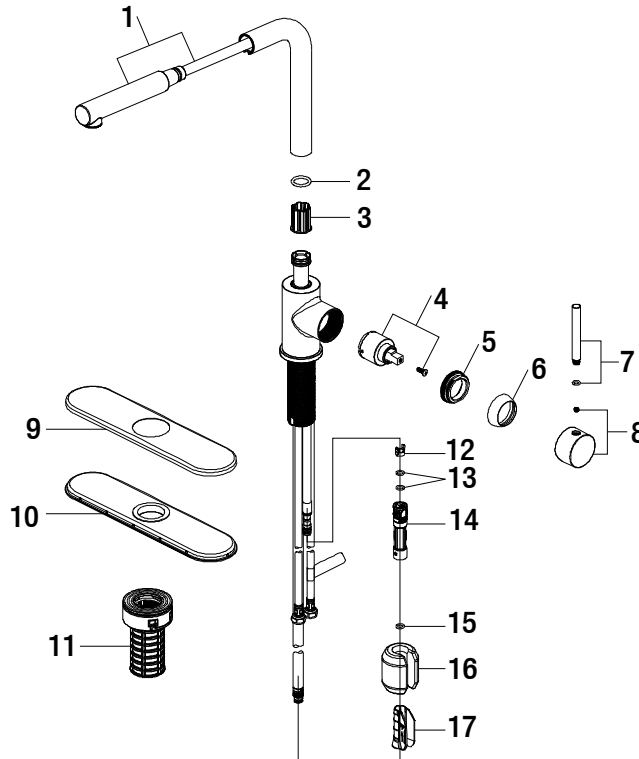

Replacement Parts List

Menlo Single-Handle Pullout Sprayer Kitchen Faucet in Matte Black

MODEL	SKU #	FINISH
HD67439W-0010H	309631703	Matte Black

Many replacement parts can be purchased online or at your local store. Please use the table below to identify the part SKU number needed, go to HOMEDEPOT.COM, and check for online and store availability. If you can't find the part you are looking for, please call 1-855-HD-GLACIER.

Part	Description	Part #	Internet SKU #	Store SKU #
1	Spray head and Hose	RP3842310H		
2	O-ring	RP60071		
3	Wearable ring	RP70380		
4	Cartridge & Screw	RP20094		
5	Bonnet nut	RP70548		
6	Cap	RP8013210H		
7	Handle	RP1333410H		
8	Handle seat	RP1717110H		
9	Escutcheon	RP8066710H		

Part	Description	Part #	Internet SKU #	Store SKU #
10	Gasket	RP80675		
11	FastMount™	RP56096		
12	Block	RP70421		
13	O-ring	RP60002	206116636	
14	Quick connect assembly	RP70429		
15	O-ring	RP60089		
16	Weight	RP70441		
17	Weight clip	RP70609		